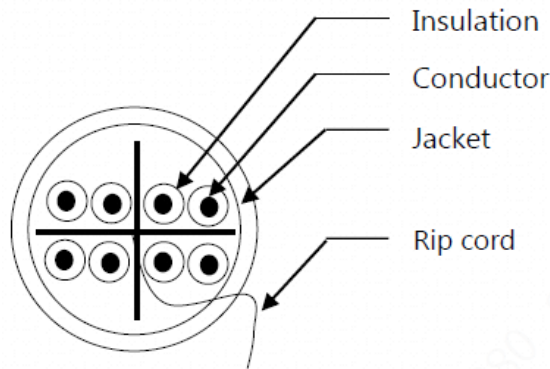

DH-PFM923I-5EU-C

305m UTP CAT5E LSZH Cable

Features

- 305m UTP CAT5E;
- Support PoE long-distance transmission;
- Excellent OFC with 99.99% OFC (oxygen free copper) purity;
- Environmentally-friendly LSZH outer sheath, meet the CPR E class;
- Top-notch quality guarantee for 10 years.

Technical Specifications

Model		DH-PFM923I-5EU-C
Structure		
Conductor	Material	OFC(oxygen free copper)
	Structure	4P*0.5±0.01mm
Insulation	Material	HDPE
	Min. average thickness	0.195mm
	Diameter	0.9mm±0.05mm
	Color(4 Pairs)	White/Blue, Blue; White/Orange, Orange; White/Green, Green; White/Brown, Brown
Rip Cord		Yes
Jacket	Material	LSZH, meet the requirement of CPR E class
	Min. average thickness	0.43mm
	Diameter	5.0±0.5mm
	surface	Smooth, full and tight
	Color	White
General	Length	305m(1000.66ft)
	Packaging dimension	360mmx360mmx210mm(14.17"x14.17"x8.27")
	Weight (with packaging)	9.8kg(21.61lb)
Mechanical Properties		
Insulation	Tensile strength	≥16MPa
	Elongation at break	≥300%
	Peeling property	No damage to insulation or conductor
Jacket	Tensile strength	Before aging: ≥10.0MPa After aging: ≥8.0MPa
	Elongation at break	Before aging: ≥125% After aging: ≥100%
	Aging condition	100°C*24h*7d
	Peeling property	No damage to insulation, cold bending (-20C *4h), the outer diameter of the cable is 8 times, without cracking.
Electrical Performance (20°C)		
Characteristic Impedance (1-250MHz)		100±15Ω
DC Resistance		≤9.5Ω/100m
Max. Unbalance Rate of Line Pairs' Direct Current		≤5%
Time Delay		≤45ns/100m
Max. Mutual Capacitance		5.6nF/100m
Min. Insulation Resistance		5000MΩ·km

Dimensions (mm/inch)

Package Information

- 305m UTP CAT5E LSZH cable *1