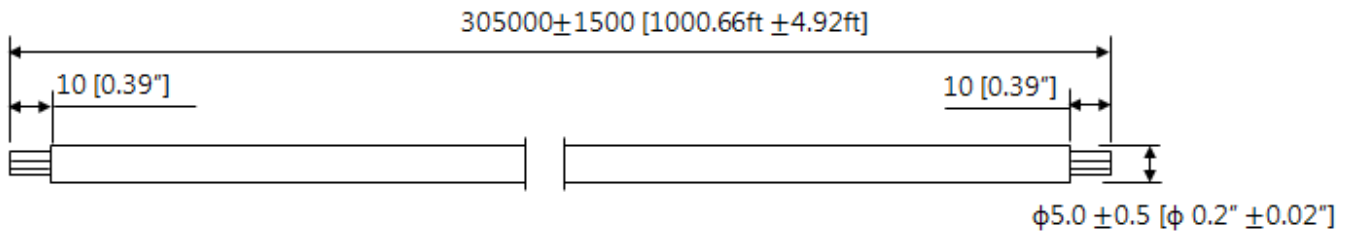

DH-PFM923I-5EU-C

305m UTP CAT5E LSZH Cable

Features

- 305m UTP CAT5E;
- Support PoE long-distance transmission;
- Excellent OFC with 99.99% OFC (oxygen free copper) purity;
- Environmentally-friendly LSZH outer sheath, meet the CPR E class;
- Top-notch quality guarantee for 10 years.

Technical Specifications

Model		DH-PFM923I-5EU-C
Structure		
Conductor	Material	OFC(oxygen free copper)
	Structure	4P*0.5±0.01mm
Insulation	Material	HDPE
	Min. average thickness	0.195mm
	Diameter	0.9mm±0.05mm
	Color(4 Pairs)	White/Blue, Blue; White/Orange, Orange; White/Green, Green; White/Brown, Brown
Rip Cord		Yes
Jacket	Material	LSZH, meet the requirement of CPR E class
	Min. average thickness	0.43mm
	Diameter	5.0±0.5mm
	surface	Smooth, full and tight
	Color	White
General	Length	305m(1000.66ft)
	Packaging dimension	360mmx360mmx210mm(14.17"x14.17"x8.27")
	Weight (with packaging)	9.8kg(21.61lb)
Mechanical Properties		
Insulation	Tensile strength	≥16MPa
	Elongation at break	≥300%
	Peeling property	No damage to insulation or conductor
Jacket	Tensile strength	Before aging: ≥10.0MPa After aging: ≥8.0MPa
	Elongation at break	Before aging: ≥125% After aging: ≥100%
	Aging condition	100°C*24h*7d
	Peeling property	No damage to insulation, cold bending (-20C *4h), the outer diameter of the cable is 8 times, without cracking.
Electrical Performance (20°C)		
Characteristic Impedance (1-250MHz)		100±15Ω
DC Resistance		≤9.5Ω/100m
Max. Unbalance Rate of Line Pairs' Direct Current		≤5%
Time Delay		≤45ns/100m
Max. Mutual Capacitance		5.6nF/100m
Min. Insulation Resistance		5000MΩ·km

Dimensions (mm/inch)

Package Information

- 305m UTP CAT5E LSZH cable *1