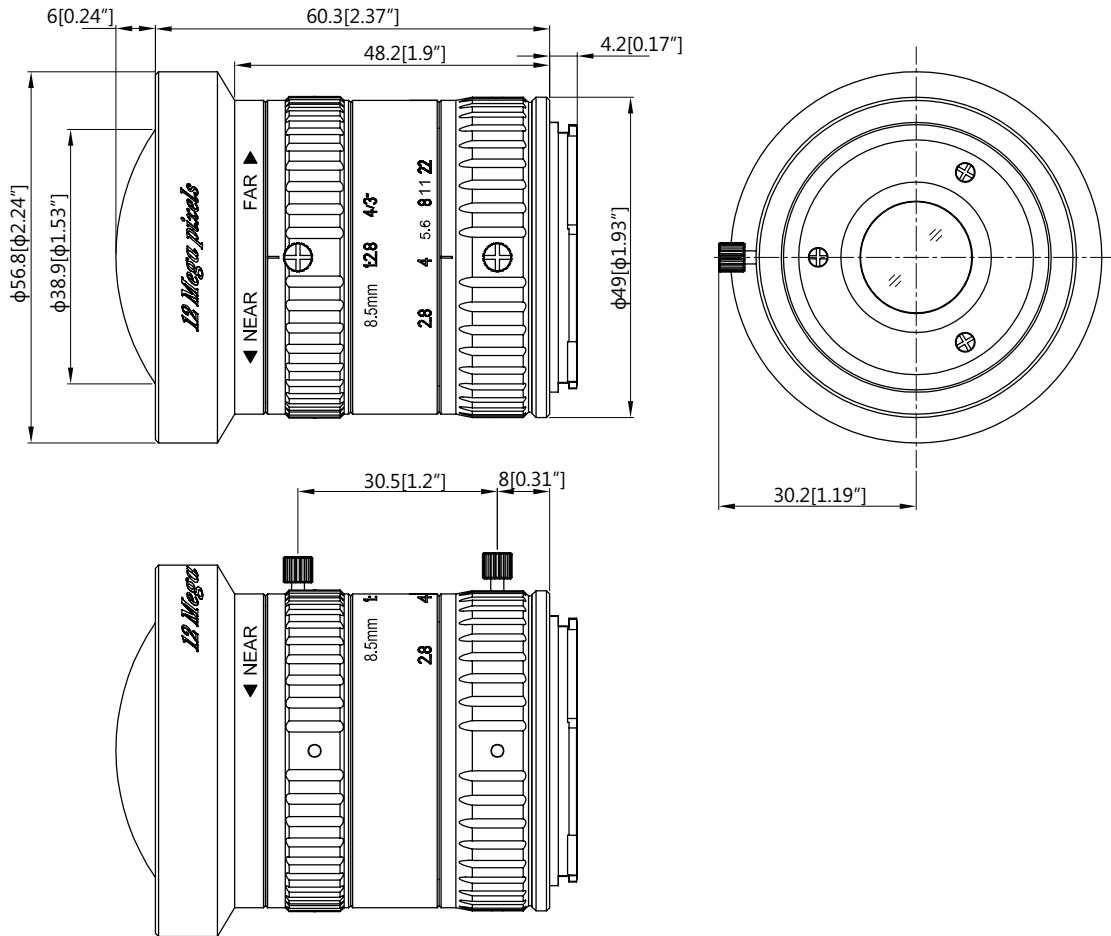

### Parameter

Image Format	4/3"	
Focal Length	8.5mm	
Lens Pixel	12MP	
Aperture	F2.8	
Mount	M43	
Field Angle (D*H*V)	4/3"	107.4°(D)x94.9°(H)x77.9°(V)
	1"	86.7°(D)x73.6°(H)x58.0°(V)
	1/2"	49.4°(D)x40.2°(H)x30.5°(V)
	1/3"	37.8°(D)x30.5°(H)x23.7°(V)
Lens Control	Focus	Manual
	Iris	Manual
IR Correction	No	
M.O.D.	0.5m (1.64ft)	
Dimension	φ56.8x70.6mm (φ2.24"x2.78")	
Weight	0.45kg (0.99lb)	
Operating Temperature	-30 °C ~+70 °C (-22 °F ~+158 °F )	
Humidity	<90% RH	

## Ordering Information

Type	Part Number	Description
Lens	DH-PFL085-J12M	12MP 4/3" 8.5mm fixed lens
	PFL085-J12M	12MP 4/3" 8.5mm fixed lens

## Dimensions (mm/inch)

## Package Information

- 12MP 4/3" 8.5mm fixed lens DH-PFL085-J12M \*1