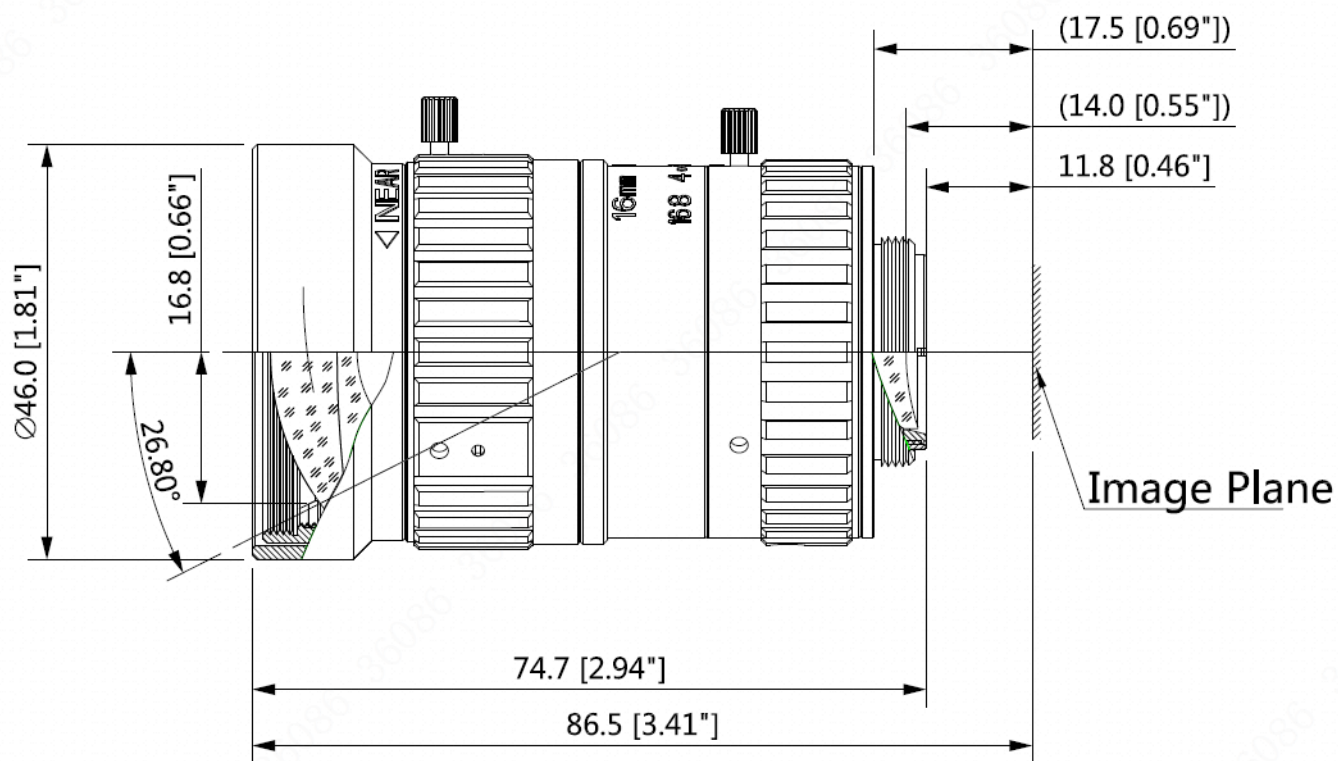

DH-PFL16-K10M

10 MP 1" 16mm Fixed Lens

Technical Specifications

Model		DH-PFL16-K10M
Image format		1"
Focal length		16mm
Lens pixel		10MP
Aperture		F1.4
Mount		C
Field Angle (D*H*V)	1"	53.6°x47.8°x25.8°
	1/1.1"	46.1°x40°x23.9°
Lens Control		Manual
IR Correction		No
M.O.D.		0.5m(1.64ft)
Dimension		φ46x74.7mm(φ1.81"x2.94")
Weight		0.248kg(0.55lb)
Operating temperature		-30°C ~ +70°C (-22°F ~ 158°F)
Humidity		<90% RH

Order Information

Type	Model	Description
Lens	DH-PFL16-K10M	10 MP 16mm Lens
	PFL16-K10M	10 MP 16mm Lens

Dimensions(mm/inch)

Package Information

- 10 MP 1" 16mm Fixed Lens DH-PFL16-K10M *1