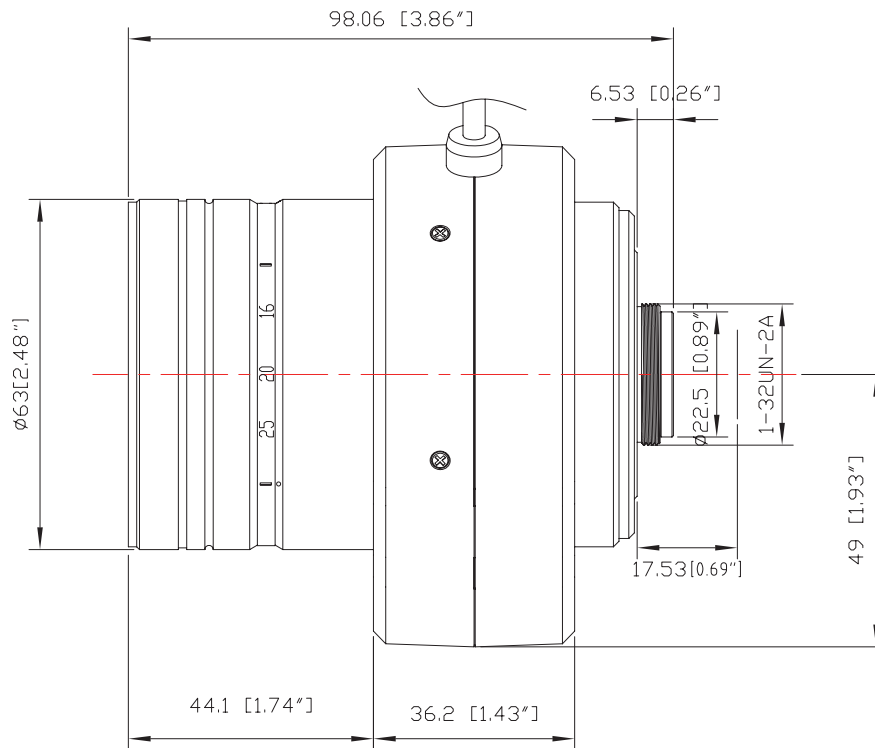

DH-PFL1040-K9PE

9 MP 1" 10-40mm Motorized Vari-focal Lens

Technical Specification

Model DH-PFL1040-K9PE

Parameter

Image Format	1"	
Focal Length	10-40mm	
Lens Pixel	9MP	
Aperture	F1.5	
Mount	C	
Field Angle (D*H*V)	1"	W: 70°(D)x58°(H)x44°(V) T: 24.2°(D)x19.5°(H)x14.6°(V)
	2/3"	W: 50.3°(D)x40°(H)x29.7°(V) T: 19.3°(D)x15.4°(H)x11.5°(V)
	1/2"	W: 38°(D)x30°(H)x22°(V) T: 14°(D)x11.4°(H)x8.3°(V)
Lens Control	Focus	Motorized
	Zoom	Motorized
	Iris	P-Iris
IR Correction	No	
TV Distortion	-8%~-4.86% (1")	
M.O.D.	2.5m(8.2ft)	
Dimension	φ63x98.1mm (φ2.48"x 3.86")	
Weight	0.61kg (1.3lb)	
Operating Temperature	-30°C +70°C (-22°F ~+158°F)	
Humidity	<90% RH	

Certifications

Certifications CE (EN55032, EN55024, EN50130-4)
FCC (47 CFR Part 15, Subpart B)

Ordering Information

Type	Part Number	Description
Lens Series	DH-PFL1040-K9PE	9 MP 1" 10-40mm motorized vari-focal lens
	PFL1040-K9PE	9 MP 1" 10-40mm motorized vari-focal lens

Dimension(mm/inch)

Package Information

- 9 MP 1" 10-40mm motorized vari-focal lens DH-PFL1040-K9PE *1
- Shim *1
- User manual *1