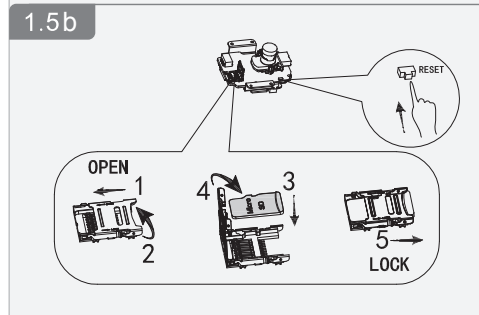

# Eyeball Network Camera

Installation Guide

V1.0.0