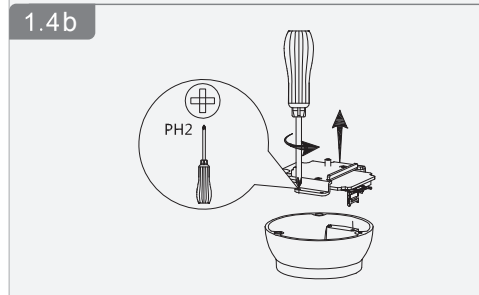

# Eyeball Network Camera

Installation Guide

V1.0.0