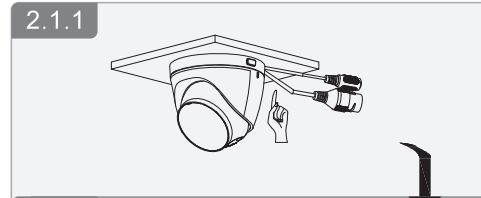

# Eyeball Network Camera

Installation Guide

V1.0.0