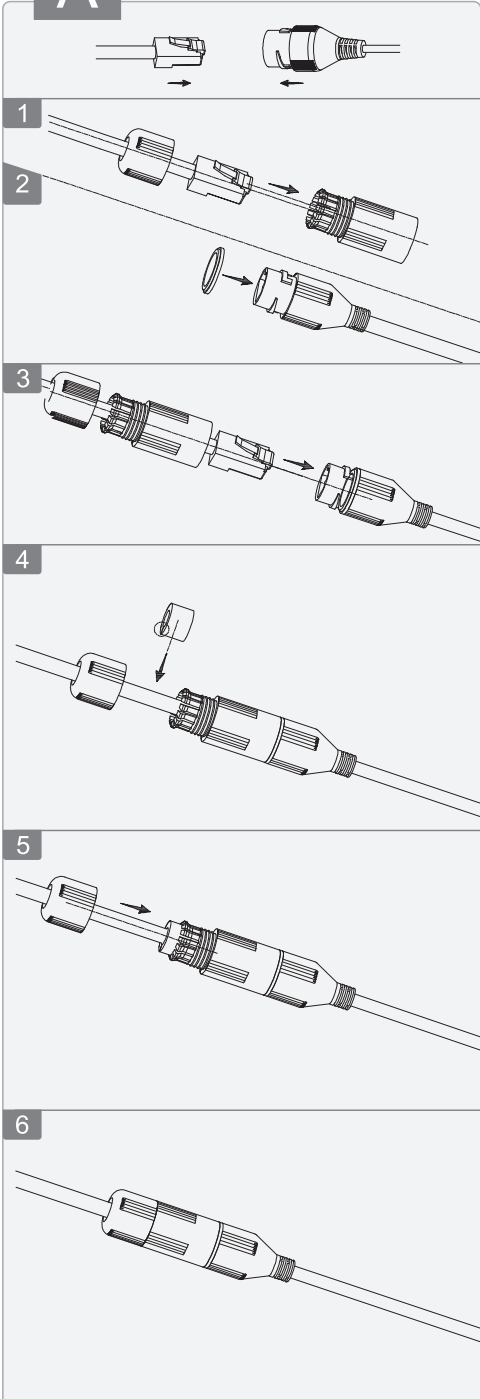

A Optional

B

3.1

3.2

3.3

4.1

4.2