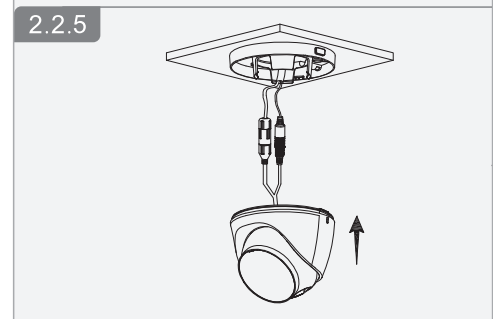

# Eyeball Network Camera

Installation Guide

V1.0.0