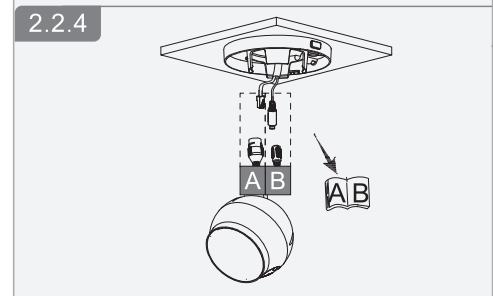

# Eyeball Network Camera

Installation Guide

V1.0.0