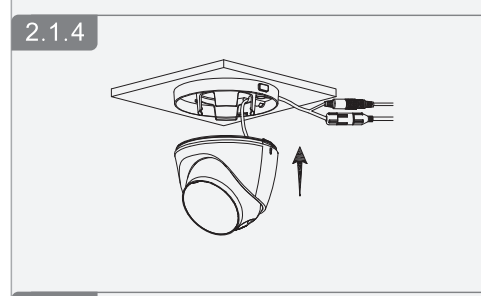

# Eyeball Network Camera

Installation Guide

V1.0.0