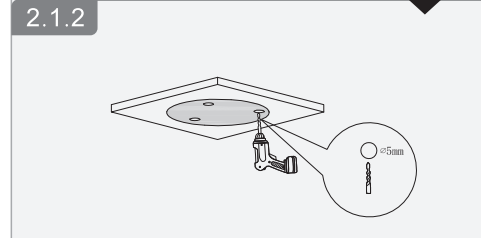

# Eyeball Network Camera

Installation Guide

V1.0.0