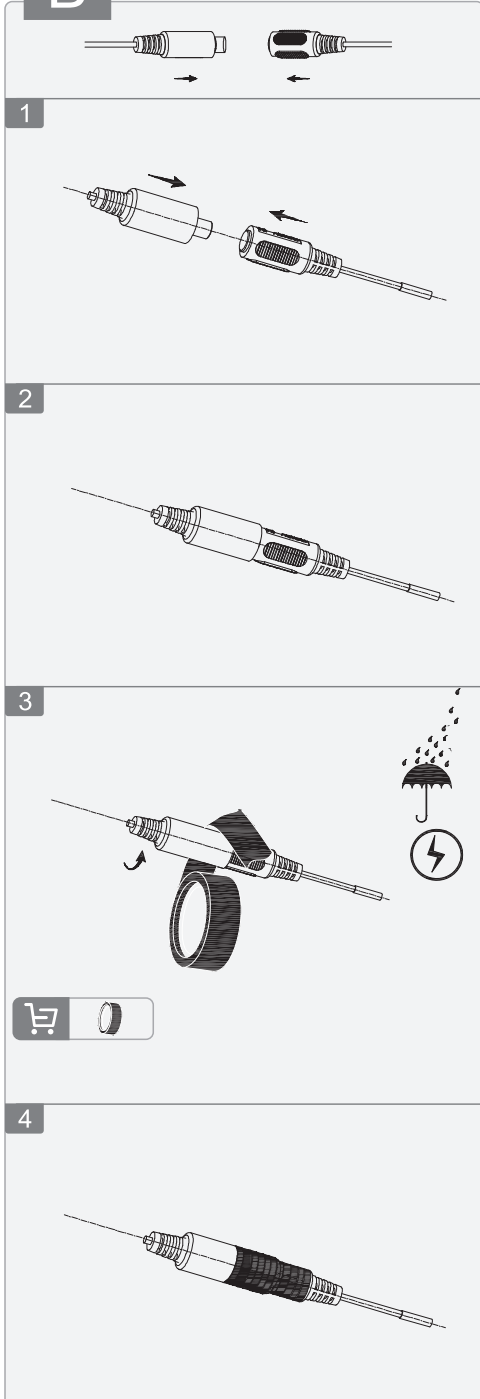

A Optional

B

3.1

3.2

3.3

4.1

4.2