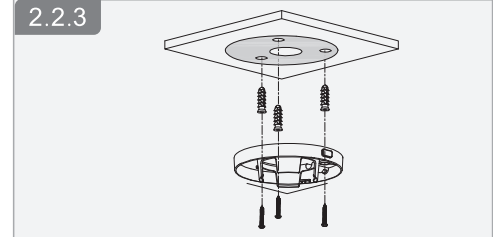

# Eyeball Network Camera

Installation Guide

V1.0.0