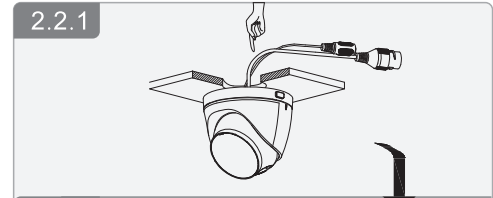

# Eyeball Network Camera

Installation Guide

V1.0.0