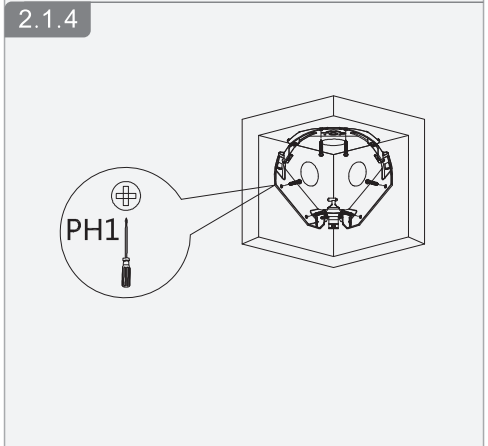

1.2.51.32.15893-000

Corner Network Camera

Installation Guide

V1.0.0

B

1

2

3

4

**C**

1

2

3

4

**D**

1