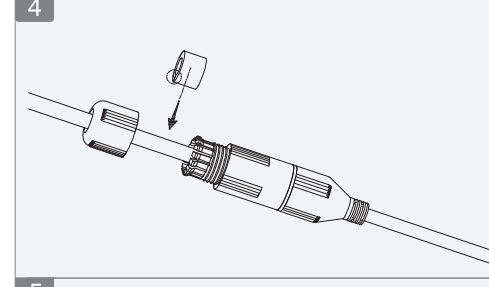

1.2.51.32.15893-000

Corner Network Camera

Installation Guide

V1.0.0

B

1

2

3

4

**C**

1

2

3

4

**D**

1