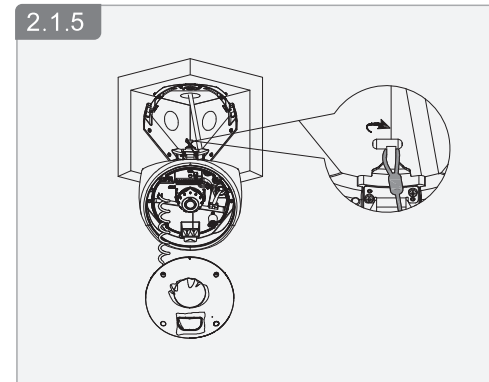

1.2.51.32.15893-000

Corner Network Camera

Installation Guide

V1.0.0

B

1

2

3

4

**C**

1

2

3

4

**D**

1