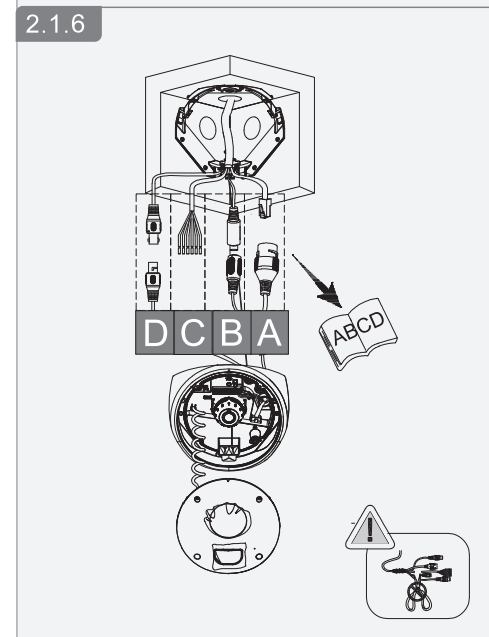

1.2.51.32.15893-000

Corner Network Camera

Installation Guide

V1.0.0

B

1

2

3

4

**C**

1

2

3

4

**D**

1