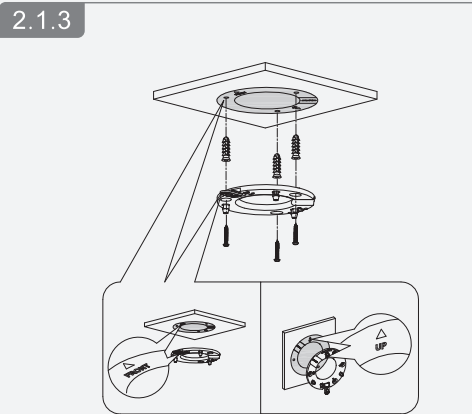

1.1 Optional