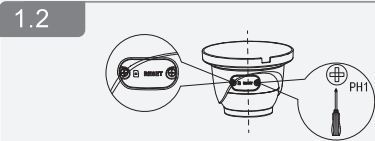

1.1 Optional