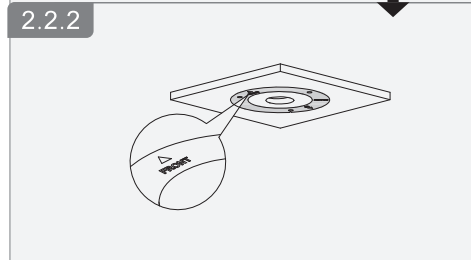

1.1 Optional