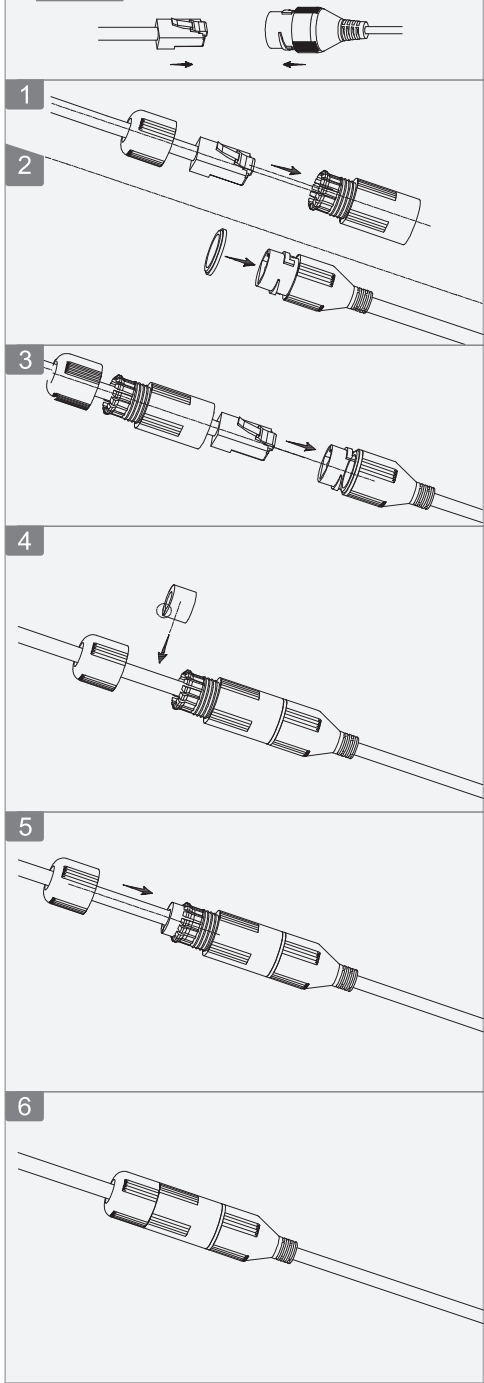

A Optional

B

3.1

3.2

3.3

4.1

4.2

4.3