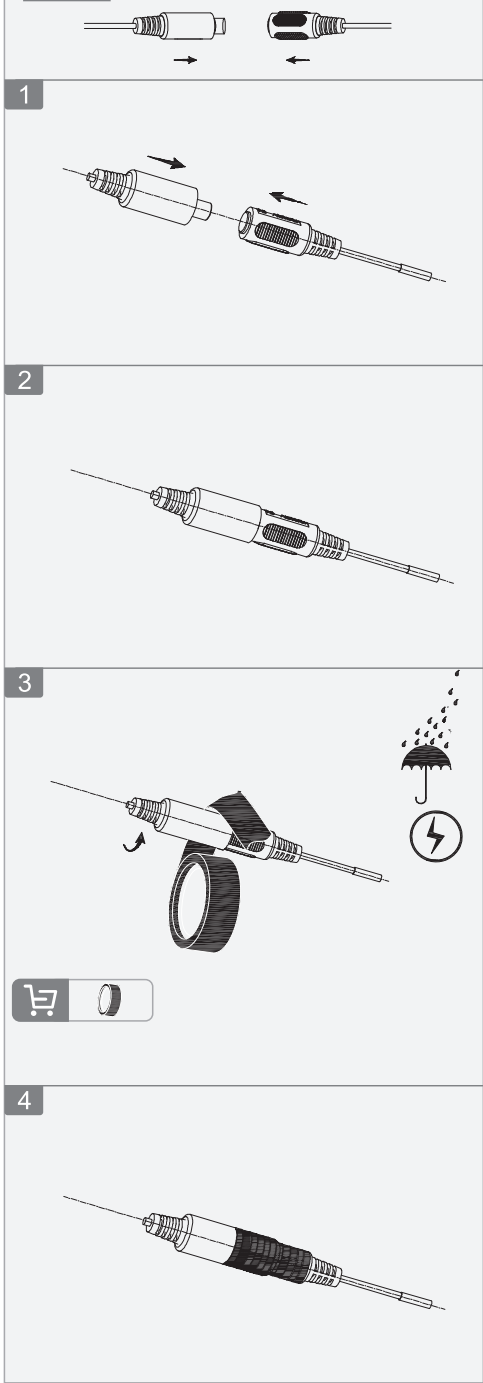

A Optional

B

3.1

3.2

3.3

4.1

4.2

4.3