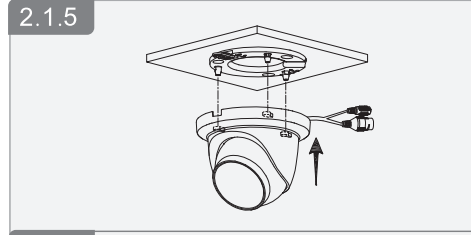

1.1 Optional