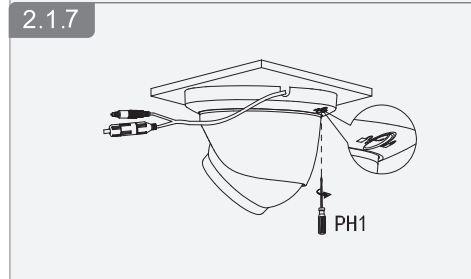

1.1 Optional