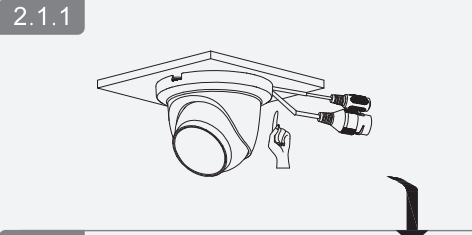

1.1 Optional