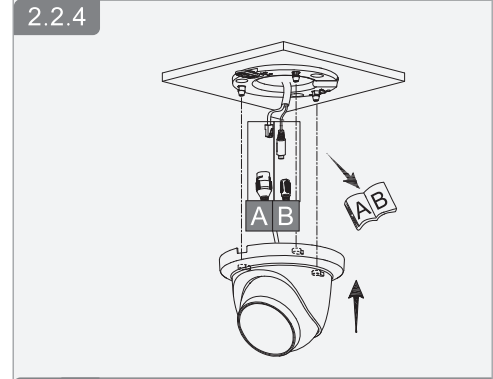

1.1 Optional