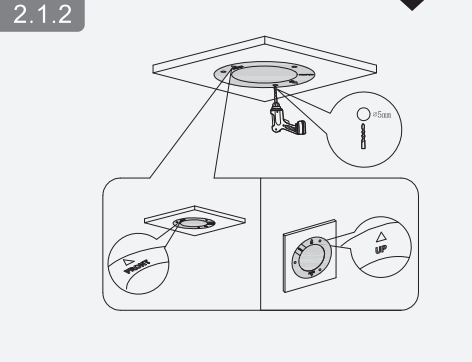

1.1 Optional