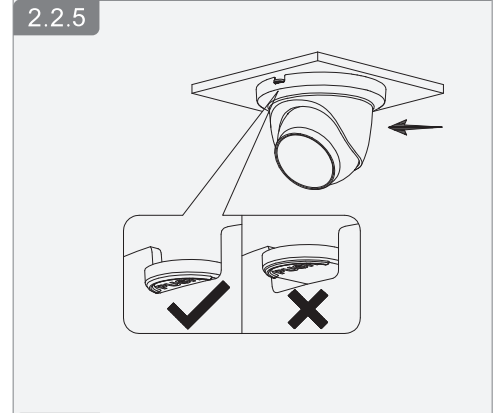

1.1 Optional