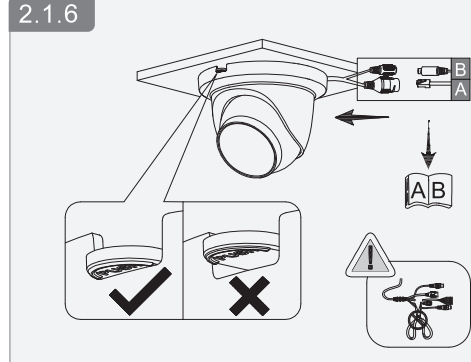

1.1 Optional