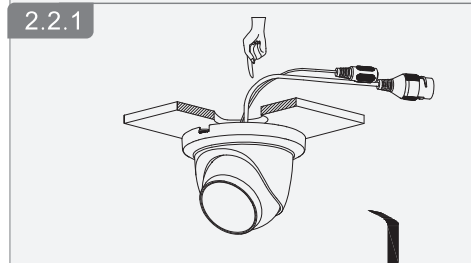

1.1 Optional