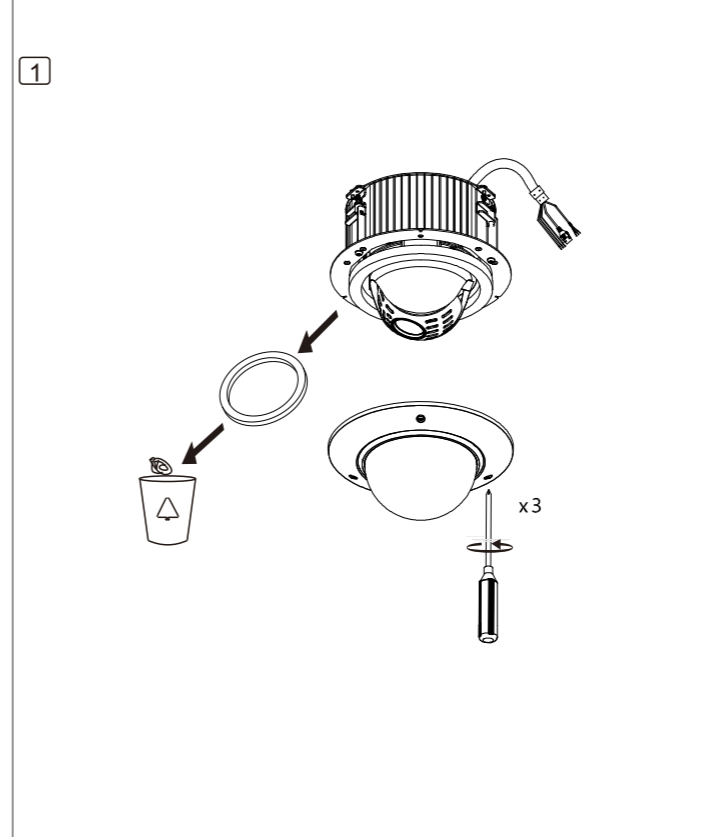

9	10	Baud Rate	11	12	HD/SD video mode
OFF	OFF	9600bps	OFF	OFF	HD
ON	OFF	4800bps	ON	OFF	/
OFF	ON	2400bps	OFF	ON	/
ON	ON	1200bps	ON	ON	SD

Address	1	2	3	4	5	6	7	8
0	OFF	OFF	OFF	OFF	OFF	OFF	OFF	OFF
1	ON	OFF	OFF	OFF	OFF	OFF	OFF	OFF
2	OFF	ON	OFF	OFF	OFF	OFF	OFF	OFF
3	ON	ON	OFF	OFF	OFF	OFF	OFF	OFF
4	OFF	OFF	ON	OFF	OFF	OFF	OFF	OFF
5	ON	OFF	ON	OFF	OFF	OFF	OFF	OFF
6	OFF	ON	ON	OFF	OFF	OFF	OFF	OFF
7	ON	ON	ON	OFF	OFF	OFF	OFF	OFF
8	OFF	OFF	OFF	ON	OFF	OFF	OFF	OFF
.....	.....							
254	OFF	ON	ON	ON	ON	ON	ON	ON
255	ON	ON	ON	ON	ON	ON	ON	ON