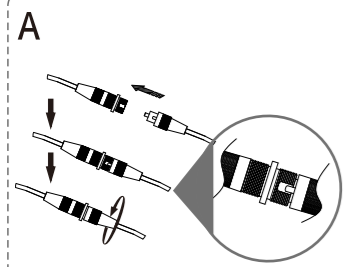

9	10	Baud Rate	11	12	HD/SD video mode
OFF	OFF	9600bps	OFF	OFF	HD
ON	OFF	4800bps	ON	OFF	/
OFF	ON	2400bps	OFF	ON	/
ON	ON	1200bps	ON	ON	SD

Address	1	2	3	4	5	6	7	8
0	OFF	OFF	OFF	OFF	OFF	OFF	OFF	OFF
1	ON	OFF	OFF	OFF	OFF	OFF	OFF	OFF
2	OFF	ON	OFF	OFF	OFF	OFF	OFF	OFF
3	ON	ON	OFF	OFF	OFF	OFF	OFF	OFF
4	OFF	OFF	ON	OFF	OFF	OFF	OFF	OFF
5	ON	OFF	ON	OFF	OFF	OFF	OFF	OFF
6	OFF	ON	ON	OFF	OFF	OFF	OFF	OFF
7	ON	ON	ON	OFF	OFF	OFF	OFF	OFF
8	OFF	OFF	OFF	ON	OFF	OFF	OFF	OFF
.....	.....							
254	OFF	ON	ON	ON	ON	ON	ON	ON
255	ON	ON	ON	ON	ON	ON	ON	ON