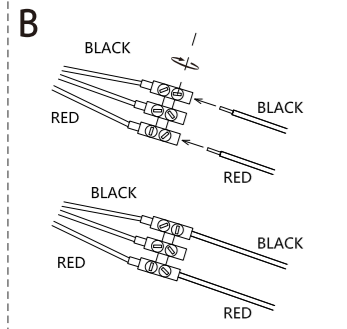

9	10	Baud Rate	11	12	HD/SD video mode
OFF	OFF	9600bps	OFF	OFF	HD
ON	OFF	4800bps	ON	OFF	/
OFF	ON	2400bps	OFF	ON	/
ON	ON	1200bps	ON	ON	SD

Address	1	2	3	4	5	6	7	8
0	OFF	OFF	OFF	OFF	OFF	OFF	OFF	OFF
1	ON	OFF	OFF	OFF	OFF	OFF	OFF	OFF
2	OFF	ON	OFF	OFF	OFF	OFF	OFF	OFF
3	ON	ON	OFF	OFF	OFF	OFF	OFF	OFF
4	OFF	OFF	ON	OFF	OFF	OFF	OFF	OFF
5	ON	OFF	ON	OFF	OFF	OFF	OFF	OFF
6	OFF	ON	ON	OFF	OFF	OFF	OFF	OFF
7	ON	ON	ON	OFF	OFF	OFF	OFF	OFF
8	OFF	OFF	OFF	ON	OFF	OFF	OFF	OFF
.....	.....							
254	OFF	ON	ON	ON	ON	ON	ON	ON
255	ON	ON	ON	ON	ON	ON	ON	ON