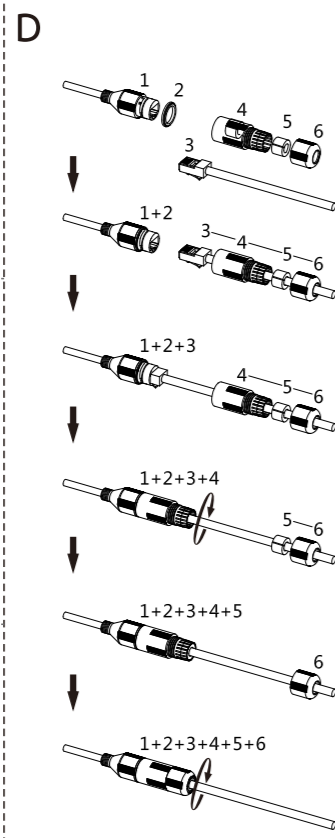

9	10	Baud Rate	11	12	HD/SD video mode
OFF	OFF	9600bps	OFF	OFF	HD
ON	OFF	4800bps	ON	OFF	/
OFF	ON	2400bps	OFF	ON	/
ON	ON	1200bps	ON	ON	SD

Address	1	2	3	4	5	6	7	8
0	OFF	OFF	OFF	OFF	OFF	OFF	OFF	OFF
1	ON	OFF	OFF	OFF	OFF	OFF	OFF	OFF
2	OFF	ON	OFF	OFF	OFF	OFF	OFF	OFF
3	ON	ON	OFF	OFF	OFF	OFF	OFF	OFF
4	OFF	OFF	ON	OFF	OFF	OFF	OFF	OFF
5	ON	OFF	ON	OFF	OFF	OFF	OFF	OFF
6	OFF	ON	ON	OFF	OFF	OFF	OFF	OFF
7	ON	ON	ON	OFF	OFF	OFF	OFF	OFF
8	OFF	OFF	OFF	ON	OFF	OFF	OFF	OFF
.....	.....							
254	OFF	ON	ON	ON	ON	ON	ON	ON
255	ON	ON	ON	ON	ON	ON	ON	ON