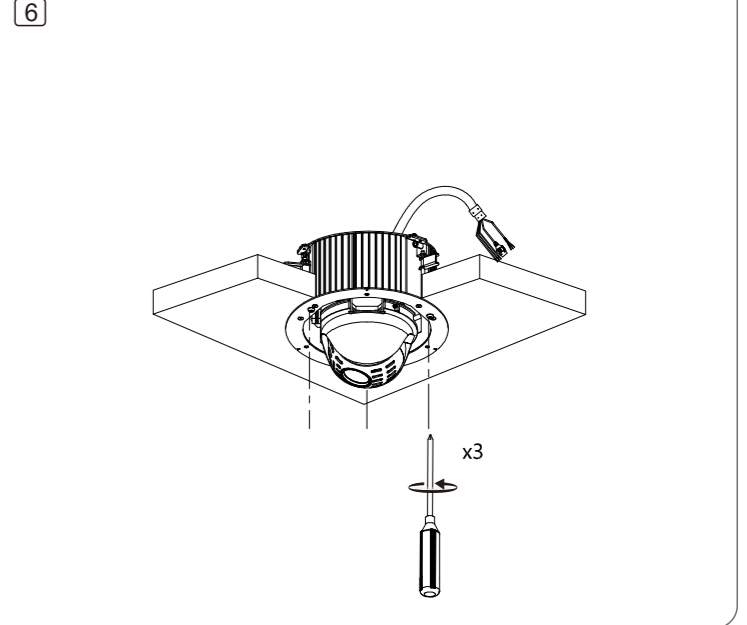

9	10	Baud Rate	11	12	HD/SD video mode
OFF	OFF	9600bps	OFF	OFF	HD
ON	OFF	4800bps	ON	OFF	/
OFF	ON	2400bps	OFF	ON	/
ON	ON	1200bps	ON	ON	SD

Address	1	2	3	4	5	6	7	8
0	OFF	OFF	OFF	OFF	OFF	OFF	OFF	OFF
1	ON	OFF	OFF	OFF	OFF	OFF	OFF	OFF
2	OFF	ON	OFF	OFF	OFF	OFF	OFF	OFF
3	ON	ON	OFF	OFF	OFF	OFF	OFF	OFF
4	OFF	OFF	ON	OFF	OFF	OFF	OFF	OFF
5	ON	OFF	ON	OFF	OFF	OFF	OFF	OFF
6	OFF	ON	ON	OFF	OFF	OFF	OFF	OFF
7	ON	ON	ON	OFF	OFF	OFF	OFF	OFF
8	OFF	OFF	OFF	ON	OFF	OFF	OFF	OFF
.....	.....							
254	OFF	ON	ON	ON	ON	ON	ON	ON
255	ON	ON	ON	ON	ON	ON	ON	ON