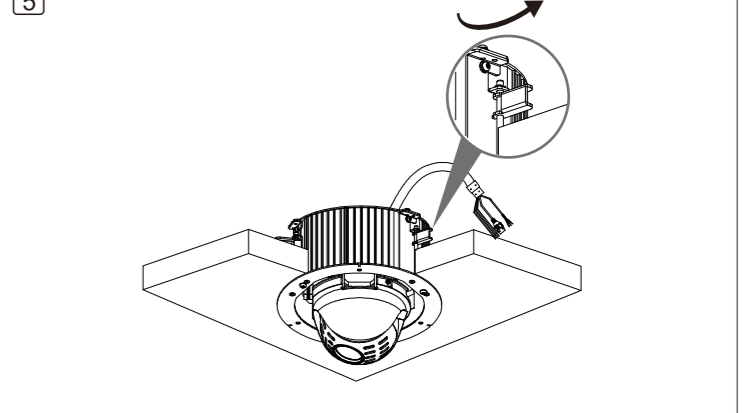

9	10	Baud Rate	11	12	HD/SD video mode
OFF	OFF	9600bps	OFF	OFF	HD
ON	OFF	4800bps	ON	OFF	/
OFF	ON	2400bps	OFF	ON	/
ON	ON	1200bps	ON	ON	SD

Address	1	2	3	4	5	6	7	8
0	OFF	OFF	OFF	OFF	OFF	OFF	OFF	OFF
1	ON	OFF	OFF	OFF	OFF	OFF	OFF	OFF
2	OFF	ON	OFF	OFF	OFF	OFF	OFF	OFF
3	ON	ON	OFF	OFF	OFF	OFF	OFF	OFF
4	OFF	OFF	ON	OFF	OFF	OFF	OFF	OFF
5	ON	OFF	ON	OFF	OFF	OFF	OFF	OFF
6	OFF	ON	ON	OFF	OFF	OFF	OFF	OFF
7	ON	ON	ON	OFF	OFF	OFF	OFF	OFF
8	OFF	OFF	OFF	ON	OFF	OFF	OFF	OFF
.....	.....							
254	OFF	ON	ON	ON	ON	ON	ON	ON
255	ON	ON	ON	ON	ON	ON	ON	ON