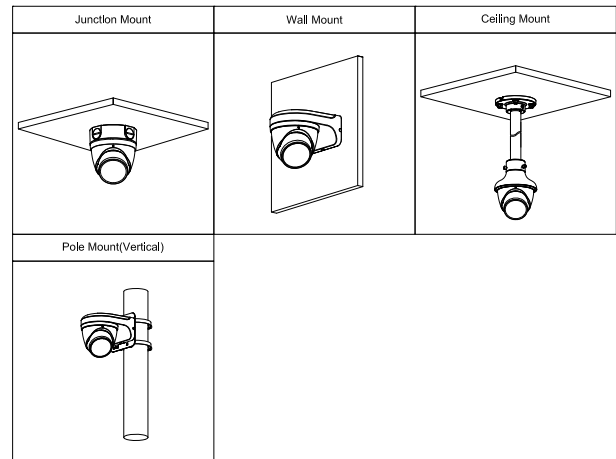

Certification

Certifications	CE-LVD: EN 62368-1 CE-EMC: Electromagnetic Compatibility Directive 2014/30/EU FCC: 47 CFR FCC Part 15, Subpart B UL/CUL: UL60950-1 CAN/CSA C22.2 No.60950-1-07

Power

Power Supply	12 V DC/PoE
Power Consumption	Basic: 1.9 W (12 V DC); 2.2 W (PoE) Max. (ICR + H.265 + max. resolution + main stream + IR intensity + WDR + IVS + vari-focal); 5.5 W (12 V DC); 6.4 W (PoE)

Environment

Operating Temperature	-30 °C to +60 °C (-22 °F to +140 °F)
Operating Humidity	≤ 95%
Storage Temperature	-40 °C to +60 °C (-40 °F to +140 °F)
Protection	IP67

Structure

Casing	Metal
Product Dimensions	108.3 mm × Φ122 mm (4.3" × Φ4.8")
Net Weight	0.69 kg (1.5 lb)
Gross Weight	0.88 kg (1.9 lb)

Ordering Information

Type	Model	Description
2MP Camera	DH-IPC-HDW2231T-ZS-S2	2MP Lite IR Vari-focal Eyeball Network Camera
Accessories (optional)	PFA130-E	Junction Box
	PFB205W	Wall Mount Bracket
	PFA152-E	Pole Mount Bracket
	PFA106	Mount Adapter
	PFB220C	Ceiling Mount Bracket
	PFM321D	12V DC 1A Power Adapter
	PFM900-E	Integrated Mount Tester

Accessories

Optional:

PFM900-E Integrated Mount Tester