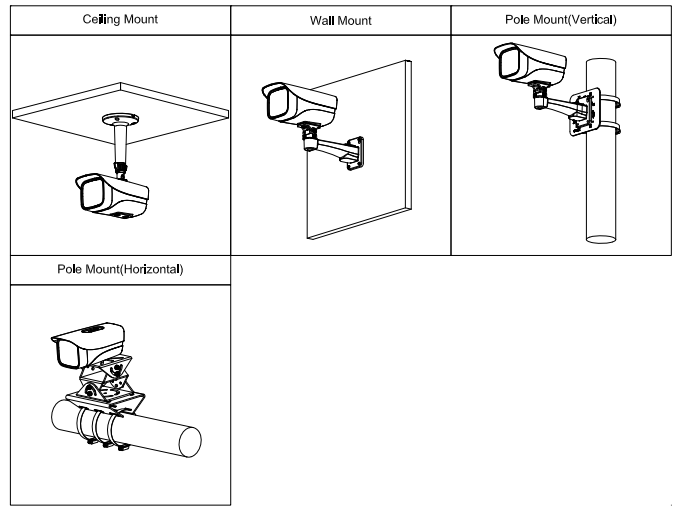

Entry Series | DH-IPC-HFW1230M-A-I2-B-S5

Power Consumption	Basic power consumption: 1.5W (12V DC); 2.3W (PoE) Max. power consumption (ICR + H.265 + IR intensity): 5.1W (12V DC); 6.4W (PoE)
Environment	
Operating Conditions	-40°C to +60°C (-40°F to +140°F)
Storage Temperature	≤ 95%
Protection Grade	-40°C to +60°C (-40°F to +140°F)
Structure	
Casing	Metal + plastic
Dimensions	194 mm × 96 mm × 89 mm (7.6" × 3.8" × 3.5")
Net Weight	0.64 kg (1.4 lb)
Gross Weight	0.78 kg (1.7 lb)