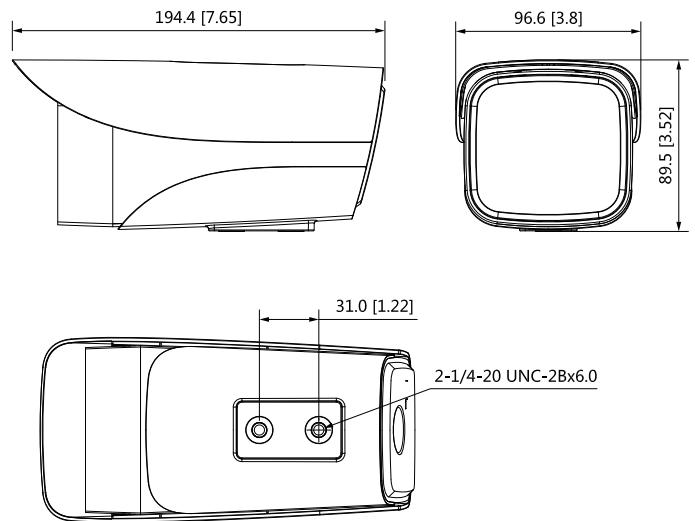

Dimensions (mm[inch])