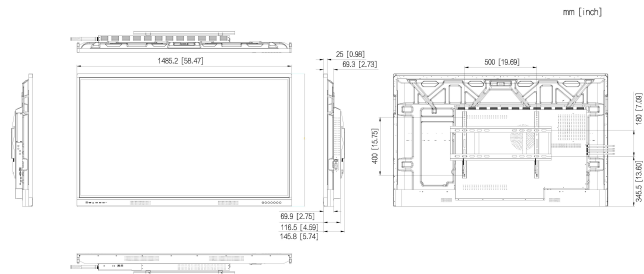

Function

Operating System of External Module	Windows, macOS, Android, Linux, Google Chrome
Wi-Fi	Wi-Fi 5, 802.11a/b/g/n/ac
Wi-Fi Hotspot	Wi-Fi 5, 2.4 GHz and 5 GHz dual band

LCD Panel

Panel Dimensions	65 inch
Backlight	DLED
Aspect Ratio	16:9
Brightness	350 cd/m ² (typ.)
Resolution	3,840 (H) × 2,160 (V)
Viewing Angle	178° (H); 178° (V)
Lifespan	≥ 50,000 hrs
Display Color	1.07 Billion
Refresh Rate	60 Hz
Static Contrast	IPS: 1200 (typ.)
Response Time	8 ms (typ.)

Speaker

Frequency	150 Hz–20 kHz
Power	15 W × 2 (max)
Built-in Speaker	2

General

Power Supply	100–240 VAC, 50/60 Hz
Power Consumption	≤ 250 W
Operating Temperature	0 °C to 55 °C (32 °F to 131 °F)
Storage Temperature	-10 °C to +55 °C (14 °F to 131 °F)
Operating Humidity	20%–80% (RH)
Storage Humidity	20%–90% (RH)
Product Material	Metal
Protective Glass	4.0 mm anti-glare tempered glass
Casing Color (Frame/Rear)	Black
Product Dimensions	1,485.2 mm × 916.6 mm × 116.5 mm (58.47" × 36.09" × 4.59")
Frame Size	U: 61.5 mm, L/R: 17.6 mm, D: 28.3 mm (U: 2.42", L/R: 0.69", D: 1.11")
Packaging Dimensions	1,576 mm × 200 mm × 980 mm (62.05" × 7.87" × 38.58")
Net Weight	43 kg (94.80 lb)
Gross Weight	49 kg (108.03 lb)
Holes Distance	500 mm × 400 mm (19.69" × 15.75")
Installation	Wall mount or mobile bracket
Standby Power Consumption	≤ 0.5 W
Packing List	Smart interactive whiteboard × 1 Stylus pen × 2 Power cable × 1 Quick start guide × 1 Wall mount bracket × 1 Pack of wall mount screws × 1 Antenna × 4

Ordering Information

Type	Part Number	Description
Smart interactive whiteboard	DHI-LPH65-ST420-L	Dahua 65 inch Smart interactive whiteboard

Installation

Dimensions (mm[inch])

Panels