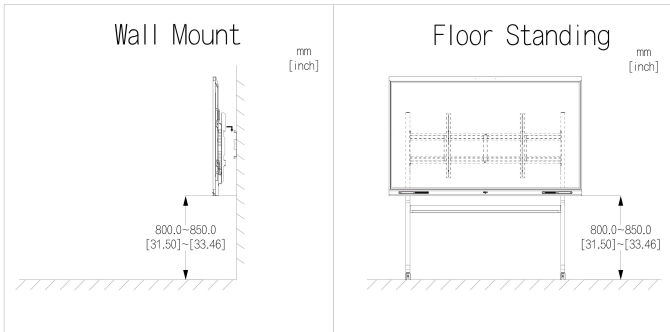

Function

Operating System of External Module	Windows, macOS, Android, Linux, Google Chrome
Wi-Fi	Wi-Fi 5, 802.11a/b/g/n/ac
Wi-Fi Hotspot	Wi-Fi 5, 2.4 GHz and 5 GHz dual band

LCD Panel

Panel Dimensions	65 inch
Backlight	DLED
Aspect Ratio	16:9
Brightness	350 cd/m ² (typ.)
Resolution	3,840 (H) × 2,160 (V)
Viewing Angle	178° (H); 178° (V)
Lifespan	≥ 50,000 hrs
Display Color	1.07 Billion
Refresh Rate	60 Hz
Static Contrast	IPS: 1200 (typ.)
Response Time	8 ms (typ.)

Speaker

Frequency	150 Hz–20 kHz
Power	15 W × 2 (max)
Built-in Speaker	2

General

Power Supply	100–240 VAC, 50/60 Hz
Power Consumption	≤ 250 W
Operating Temperature	0 °C to 55 °C (32 °F to 131 °F)
Storage Temperature	-10 °C to +55 °C (14 °F to 131 °F)
Operating Humidity	20%–80% (RH)
Storage Humidity	20%–90% (RH)
Product Material	Metal
Protective Glass	4.0 mm anti-glare tempered glass
Casing Color (Frame/Rear)	Black
Product Dimensions	1,485.2 mm × 916.6 mm × 116.5 mm (58.47" × 36.09" × 4.59")
Frame Size	U: 61.5 mm, L/R: 17.6 mm, D: 28.3 mm (U: 2.42", L/R: 0.69", D: 1.11")
Packaging Dimensions	1,576 mm × 200 mm × 980 mm (62.05" × 7.87" × 38.58")
Net Weight	43 kg (94.80 lb)
Gross Weight	49 kg (108.03 lb)
Holes Distance	500 mm × 400 mm (19.69" × 15.75")
Installation	Wall mount or mobile bracket
Standby Power Consumption	≤ 0.5 W
Packing List	Smart interactive whiteboard × 1 Stylus pen × 2 Power cable × 1 Quick start guide × 1 Wall mount bracket × 1 Pack of wall mount screws × 1 Antenna × 4

Ordering Information

Type	Part Number	Description
Smart interactive whiteboard	DHI-LPH65-ST420-L	Dahua 65 inch Smart interactive whiteboard

Installation

Dimensions (mm[inch])

Panels