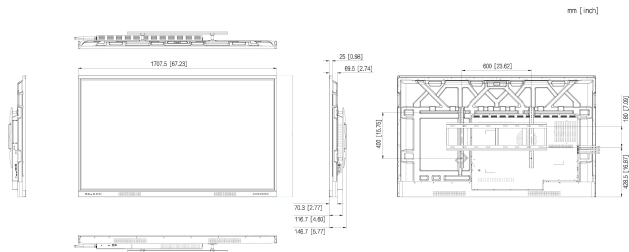

### General

Power Supply	100–240 VAC, 50/60 Hz
Power Consumption	≤ 350W
Operating Temperature	0 °C to 55 °C (32 °F to 131 °F)
Storage Temperature	-10 °C to +55 °C (14 °F to 131 °F)
Operating Humidity	20%–80% (RH)
Storage Humidity	20%–90% (RH)
Product Material	Metal
Protective Glass	4.0 mm anti-glare tempered glass
Casing Color (Frame/Rear)	Black
Product Dimensions	1,707.5 mm × 1,041.9 mm × 116.7 mm (67.22" × 41.02" × 4.59")
Frame Size	U: 61.5 mm, L/R: 17.6 mm, D: 28.3 mm (U: 2.42", L/R: 0.69", D: 1.11")
Packaging Dimensions	1,785 mm × 200 mm × 1,125 mm (70.28" × 7.87" × 44.29")
Net Weight	55 kg (121.25 lb)
Gross Weight	63 kg (138.89 lb)
Holes Distance	600 mm × 400 mm (23.62" × 15.75")
Installation	Wall mount or mobile bracket
Standby Power Consumption	≤ 0.5 W
Packing List	Smart interactive whiteboard × 1 Stylus pen × 2 Power cable × 1 Quick start guide × 1 Wall mount bracket × 1 Pack of wall mount screws × 1 Antenna × 4

**Ordering Information**

Type	Part Number	Description
Smart interactive whiteboard	DHI-LPH75-ST420-L	Dahua 75 inch Smart interactive whiteboard

**Installation**

**Dimensions (mm[inch])**

**Panels**