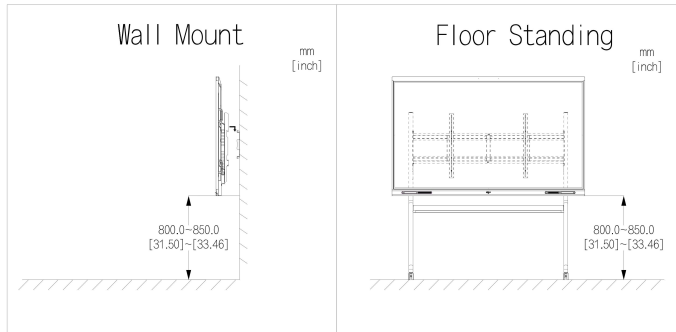

Ordering Information

Type	Part Number	Description
Smart interactive whiteboard	DHI-LPH75-ST420-L	Dahua 75 inch Smart interactive whiteboard

Installation