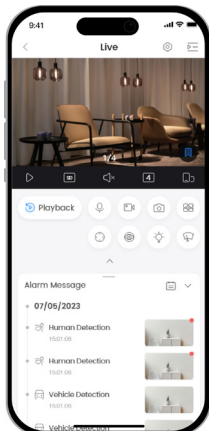

3MP

Clear images with sharp details

Smart Dual Light

Captures color details for post-event review

One Camera for 360° View

360° monitoring without blind spots

Sound and Light Alarm

Provides instant alarms to deter intruders

Automatic tracking of targets

Abnormal Sound Alarm

Detects abnormal sounds and sends alarms in time

IP65 Protection

Withstands harsh environments

Wi-Fi 6

Seamless integration of speed and anti-interference

Bluetooth Pairing

Fast pairing with Bluetooth

H.265

Advanced H.265 compression technology

SD Card

Low-cost storage

Upgrade Your Experience with DMSS

Dahua Mobile Security Surveillance (DMSS) is a professional remote surveillance management platform that offers remote monitoring, device migration, and sharing. When connected to the internet, the platform provides real-time alerts to improve surveillance efficiency and grant flexibility in security management.