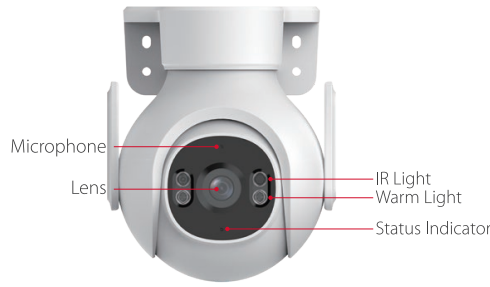

3MP

Clear images with sharp details

Smart Dual Light

Captures color details for post-event review

One Camera for 360° View

360° monitoring without blind spots

Sound and Light Alarm

Provides instant alarms to deter intruders

Fast pairing with Bluetooth

H.265

Advanced H.265 compression technology

SD Card

Low-cost storage

Upgrade Your Experience with DMSS

Dahua Mobile Security Surveillance (DMSS) is a professional remote surveillance management platform that offers remote monitoring, device migration, and sharing. When connected to the internet, the platform provides real-time alerts to improve surveillance efficiency and grant flexibility in security management.

Specifications

Camera

Image Sensor	1/2.7" CMOS
Max. Resolution	2304 (H) × 1296 (V)
Electronic Shutter Speed	Auto/Manual 1/3 s–1/100,000 s
Illumination Distance	Up to 30 m (98.43 ft) (IR); Up to 30 m (98.43 ft) (Warm Light)
Illuminator On/Off Control	Auto
Illuminator Number	2 (IR LED); 2 (Warm light)
Angle Adjustment	Pan: 0°–355°; Tilt: 0°–90°