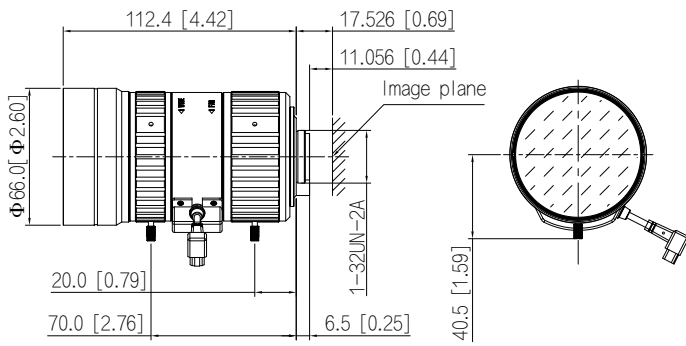

Dimensions (mm[inch])

Package Information

Type	Quantity
Lens	1
Desiccant	2
Legal and Regulatory Information	1
Desiccant	1