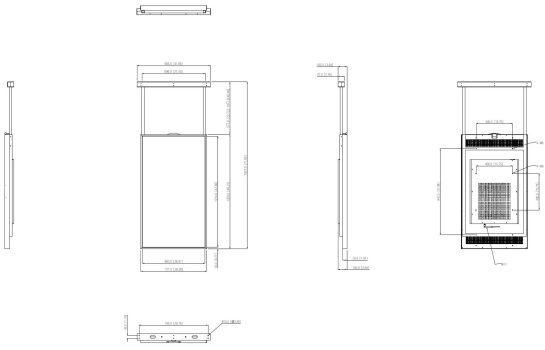

Technical Specification

LCD Panel

Panel Dimensions	55 inch
Backlight	DLED
LCD Technology	IPS
Aspect Ratio	9: 16
Brightness	3000 cd/m ² (Typ.)
Contrast	1200: 1
Display Colors	8-bit (D), 16.7M colors
Resolution	1080 (H) × 1920 (V)
Viewing Angle	178° (H); 178° (V)
Response Time	14 ms
MTBF	30,000 hrs
Surface Treatment	Haze 25%

Function

Audio Compression	MPEG-3, WMA, WAV
Video Compression	MPEG-4, H.264/AVC, H.265/HEVC
Video Format	mp4, avi, mov, asf, mkv, wmv

Device Ports

Network Port	1 × RJ-45 10/100/1000 Mbps self-adaptive Ethernet port
Wi-Fi	Supports 2.4G/5G dual band, and supports 802.11 a/b/g/n/ac wireless band
Data Transmission Ports	2 × USB 2.0 ports (type A) 1 × TF card slot, up to 128 GB
TF Card Slot	1 × TF card slot, up to 128 GB
SIM Card Slot	1
USB	2 × USB 2.0 ports (type A)
Video Input	1 × HDMI 1.4 (1080p @60 Hz)
Audio Port	1 × 3.5 mm jack
Audio Input	1 × 3.5 mm jack Mic input
Audio Output	1 × 3.5 mm audio output jack
IR Receiver	Yes

Speaker

Built-in Speaker	2 × 5 W
------------------	---------

General

Power Supply	100–240 VAC, 50/60 Hz
Power Consumption	≤360 W
Standby Power Consumption	≤0.5 W
Operating Temperature	0 °C to +40 °C (+32 °F to +104 °F) (avoid direct sunlight)
Storage Temperature	–20 °C to +60 °C (–4 °F to +140 °F)
Operating Humidity	10%–85% (RH), non-condensing
Storage Humidity	10%–90% (RH)
Product Material	Metal casing
Casing Color (Frame/Rear)	Black
Product Dimensions	721 mm × 1,520 mm × 100 mm (28.39" × 59.84" × 3.94")
Packaging Dimensions	1400 mm × 955 mm × 310 mm (55.12" × 37.60" × 12.20")
Net Weight	40 kg (80.19 lb)
Gross Weight	48 kg (105.82 lb)
Installation	Wall mount
Display Mode	Portrait
Accessory	Ceiling mount bracket, power cord, legal and regulatory information, remote control, screw

Certification

Certifications	CE, ERP
----------------	---------

Ordering Information

Type	Part Number	Description
LCD Digital Signage	DHI-LDH55-WAI200K	Dahua 55 inch LCD Digital Signage

Installation

Dimensions (mm[inch])