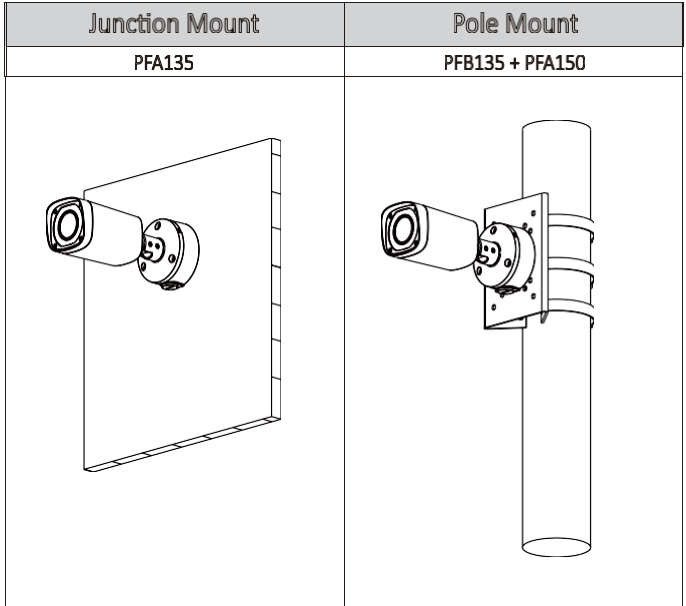

Construction

Casing	Metal
Dimensions	72mm×80mm×212.8mm ((2.8" x 3.1" x 8.4"))
Net Weight	0.685Kg (1.51lb)
Gross Weight	0.86Kg (1.90lb)

Ordering Information

Type	Part Number	Description
4MP camera	DH-IPC-HFW2431RP-ZS-IRE6	4MP WDR IR Bullet Network Camera, PAL
	DH-IPC-HFW2431RN-ZS-IRE6	4MP WDR IR Bullet Network Camera, NTSC
	IPC-HFW2431RP-ZS-IRE6	4MP WDR IR Bullet Network Camera, PAL
	IPC-HFW2431RN-ZS-IRE6	4MP WDR IR Bullet Network Camera, NTSC
	DH-IPC-HFW2431RP-VFS-IRE6	4MP WDR IR Bullet Network Camera, PAL
	DH-IPC-HFW2431RN-VFS-IRE6	4MP WDR IR Bullet Network Camera, NTSC
	IPC-HFW2431RP-VFS-IRE6	4MP WDR IR Bullet Network Camera, PAL
	IPC-HFW2431RN-VFS-IRE6	4MP WDR IR Bullet Network Camera, NTSC
Accessories (optional)	PFA135	Junction box
	PFA150	Pole mount

Accessories

Optional:

Dimensions (mm/inch)