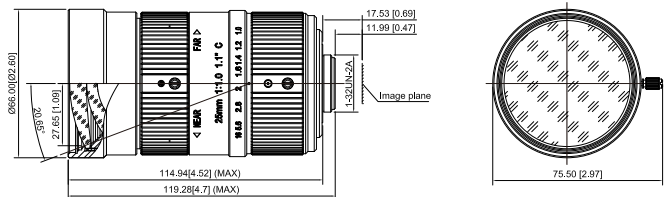

DH-PFL25-L12M

12MP 1.1" 25 mm Fixed-focal Lens

- 12MP for excellent imaging
- F1.0 large aperture lens, well-performed in low-light conditions
- 1.1" image sensor size, suitable for all smaller sensor replacement
- Standard interface, easy installation and strong camera compatibility

Technical Specification

Image Sensor Size	1.1"	
Focal Length	25 mm	
Pixels	12MP	
Aperture	F1.0	
Mount Type	C mount	
Field of View	1.1"	41.1° × 33.3° × 24° (Diagonal × Horizontal × Vertical)
	1"	36.8° × 29.4° × 22° (Diagonal × Horizontal × Vertical)
IR Correction	No	
Lens Control	Zoom	Fixed
	Focus	Manual
	Iris	Manual
Minimum Object Distance (MOD)	1.5 m (4.92 ft)	
Operating Temperature	-30°C to +70°C (-22°F to +158°F)	
Dimensions	Φ66 mm × 120 mm (Φ2.6" × 4.7")	
Weight	811±2 g (1.79±0.004 lb)	

Dimensions (mm/inch)

Package Information

Lens	1 pc
Desiccant	1 pc

Ordering Information

Type	Part Number	Description
HD Fixed-focal Lens	DH-PFL25-L12M	12MP 1.1" 25 mm Fixed-focal Lens