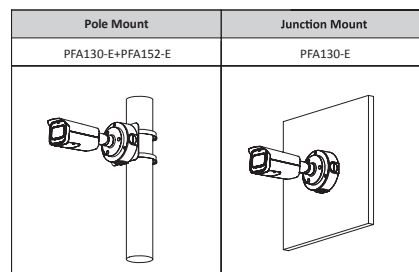

Mobile Phone	IOS; Android
Certification	
Certifications	CE-LVD: EN62368-1 CE-EMC: Electromagnetic Compatibility Directive 2014/30/EU FCC: 47 CFR FCC Part 15, Subpart B UL/CUL: UL60950-1 CAN/CSA C22.2 No.60950-1-07
Power	
Power Supply	12V DC/PoE (802.3af)
Power Consumption	< 9.9W
Environment	
Operating Conditions	-30°C to +60°C (-22°F to +140°F)/less than ≤ 95%
Storage Temperature	-40°C to +60°C (-40°F to +140°F)
Protection	IP67
Structure	
Casing	Metal
Dimensions	244.1 mm × Φ90.4 mm (9.61" × Φ3.26")
Net Weight	0.86 kg (2.0 lb)
Gross Weight	1.10 kg (2.5 lb)

Ordering Information

Type	Part Number	Description
5MP Camera	DH-IPC-HFW2531TP-ZS-S2	5MP Lite IR Vari-focal Bullet Network Camera, PAL
	DH-IPC-HFW2531TN-ZS-S2	5MP Lite IR Vari-focal Bullet Network Camera, NTSC
Accessories (optional)	PFA130-E	Junction Box
	PFA152-E	Pole Mount
	PFM321D	DC12V1A Power Adapter
	LR1002-1ET/1EC	Single-port Long Reach Ethernet over Coax Extender
	PFM900-E	Integrated Mount Tester
	PFM114	TLC SD Card

Accessories

Optional: