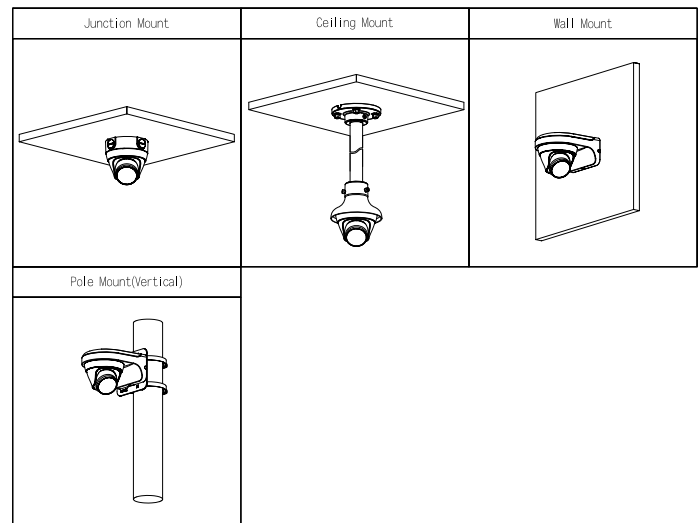

Environment

Operating Temperature	-40 °C to +60 °C (-40 °F to 140 °F)
Operating Humidity	≤ 95%
Storage Temperature	-40 °C to +60 °C (-40 °F to 140 °F)
Protection	IP67

Structure

Casing	Inner core: Metal + plastic Cover: Plastic Decoration ring: Plastic Pedestal: Plastic
Product Dimensions	85.5 mm × Φ109 mm (3.37" × Φ4.29")
Net Weight	0.24 kg (0.53 lb)
Gross Weight	0.37 kg (0.82 lb)

Ordering Information

Type	Model	Description
2 MP Camera	DH-IPC-HDW1239T1-LED-S4	2 MP Entry Full-color Fixed-focal Bullet Network Camera
Accessories (Optional)	PFA136	Junction Box
	PFB203W+PFA152-E	Pole Mount Bracket
	PFB203W	Wall mount Bracket
	PFA106+PFB220C	Ceiling Mount Bracket
	PFM321D	12 VDC 1A Power Adapter
	LR1002-1ET/1EC	Single-port Long Reach Ethernet over Coax Extender
	PFM900-E	Integrated Mount Tester

Accessories

Optional:

PFM900-E
Integrated Mount Tester