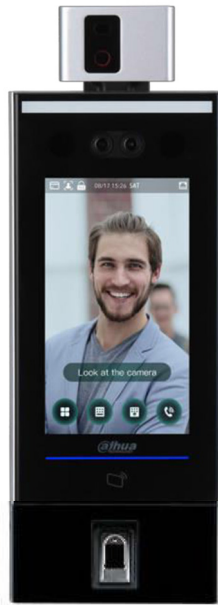

DHI-ASI7214X-V1-T1-C

AI Face Recognition Access Controller

- 2.5D curved screen
- 7-inch LCD display with resolution of 1024 × 600
- 2MP CMOS, WDR
- Auto illumination reduces light pollution
- Can hold 100,000 users, 100,000 face images, 10,000 fingerprints, 100,000 cards, 100,000 password, 50 administrators, and 300,000 records
- Support face, fingerprint, IC card, password unlock and unlock through their combinations
- With face detection box; the largest face among faces that appear at the same time is recognized first; the maximum face size can be configured on the web
- Face-camera distance: 0 m–3.0 m; human height: 0.9 m–2.4 m (lens-ground distance: 1.4 m)
- With face recognition artificial intelligence algorithm, the terminal can recognize more than 360 positions on face
- Face recognition speed: 0.2 s per face
- Support liveness detection
- Accurate recognition in backlight and front light
- Various unlock status display modes protect user privacy
- Support enabling/disabling the temperature monitoring mode; temperature monitoring range is 30°C to 45°C; temperature monitoring distance range is 0.3 m–1.2 m; temperature monitoring error is ≤ 0.5°C; report temperature anomaly alarm
- Support mask detection, report alarm of abnormal events without wearing a mask
- Support duress alarm, tamper alarm, intrusion alarm, door contact timeout alarm, and illegal card exceeding threshold alarm
- Support general users, patrol users, VIP users, guest users, and special users
- Support Video Door Phone