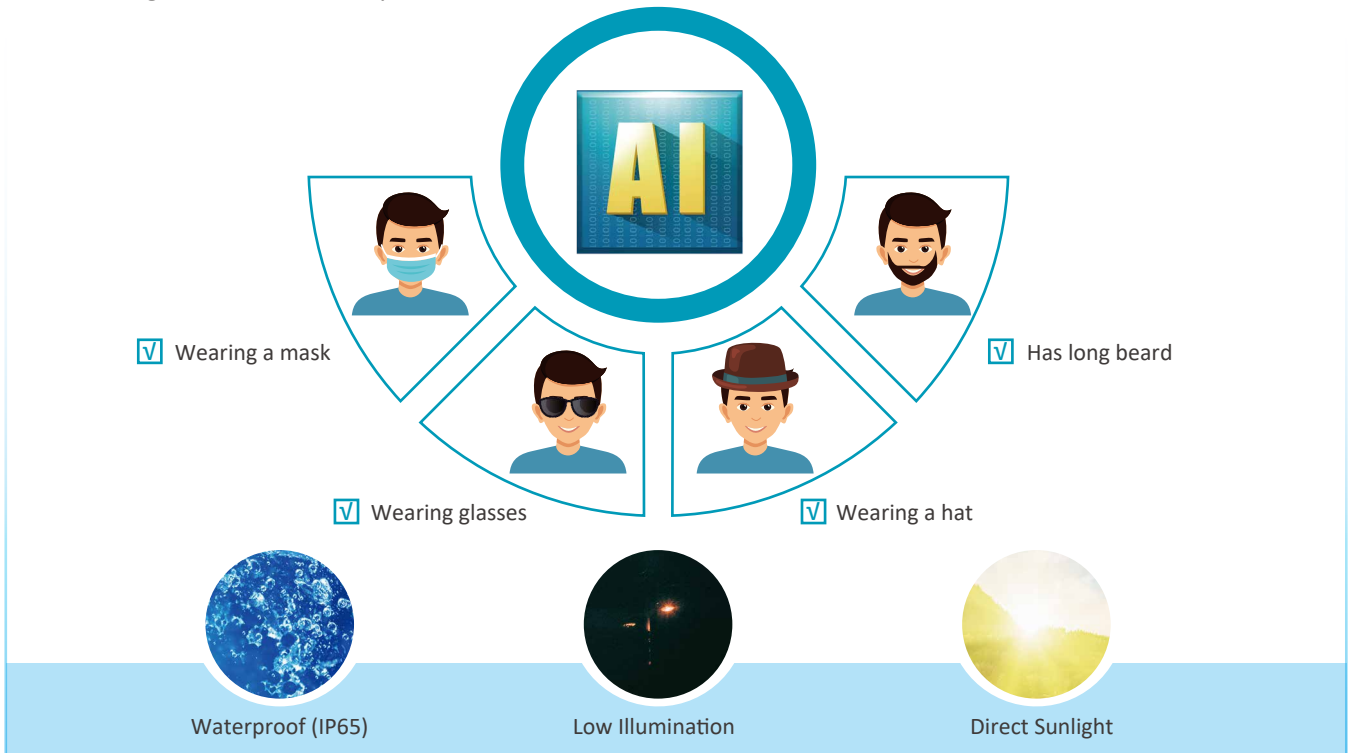

Shifting Setting

Statistics Report Exception Report

Report Export

Attendance Calculation

• **Self-developed Contactless Recognition Algorithm**

Provides high performance and low costs.

• **AI Chip**

FACT can adapt well to changes in body characteristics, accessories, or even harsh environments. Even if a person is wearing a mask, has long beard, wearing a hat or has glasses on, the device can still accurately detect human targets. It can also adapt in different weather conditions and environments with low illumination.