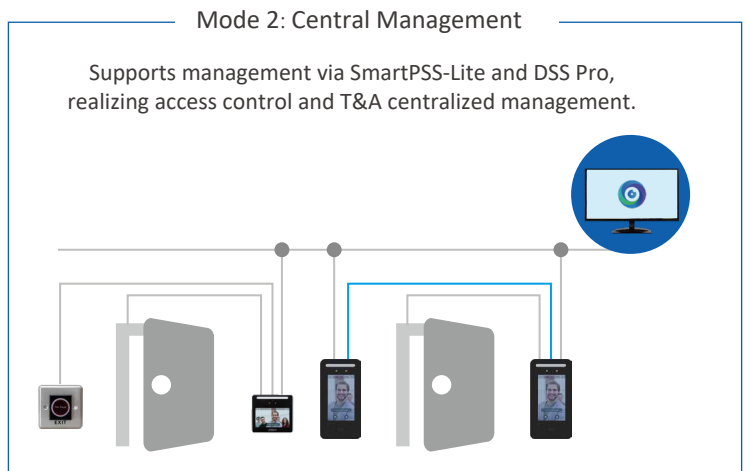

01

Access Control

Supports contactless recognition to unlock the door.

02

Time Attendance

Supports contactless recognition for clocking in and out.

03

Intercom

Supports video call function to contact the reception, and allows unlocking of door/gate from the indoor monitor.

04

IP Camera

Supports real-time streaming and capturing of targets.

Solution Topology

System Topology & Product Applications

2 Access Control Modes: Standalone Mode and Central Management Mode

Integrated System Application

Third-party Access Control System Integration

Integrated Video Intercom

Allows visitors to call the reception via an AC terminal. The reception can answer and unlock the door from an indoor monitor.

Third-party Access Control System Integration

FACT ASI6 series supports connection with third-party access controller system via wiegand output.

FACT Replaces the Card Reader

Third-party Access Controller