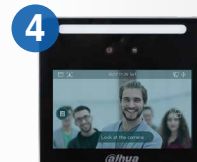

Attendance Calculation