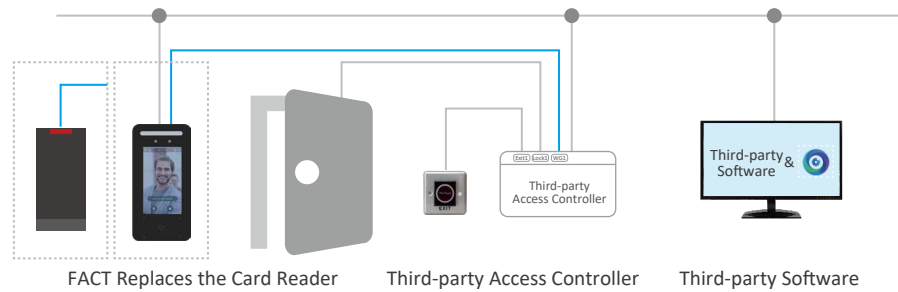

Supports video call function to contact the reception, and allows unlocking of door/gate from the indoor monitor.

04

IP Camera

Supports real-time streaming and capturing of targets.

Solution Topology

System Topology & Product Applications

2 Access Control Modes: Standalone Mode and Central Management Mode

Integrated System Application

Third-party Access Control System Integration

Integrated Video Intercom

Allows visitors to call the reception via an AC terminal. The reception can answer and unlock the door from an indoor monitor.

Third-party Access Control System Integration

FACT ASI6 series supports connection with third-party access controller system via wiegand output.

FACT Replaces the Card Reader

Third-party Access Controller