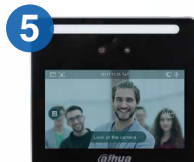

Report Export