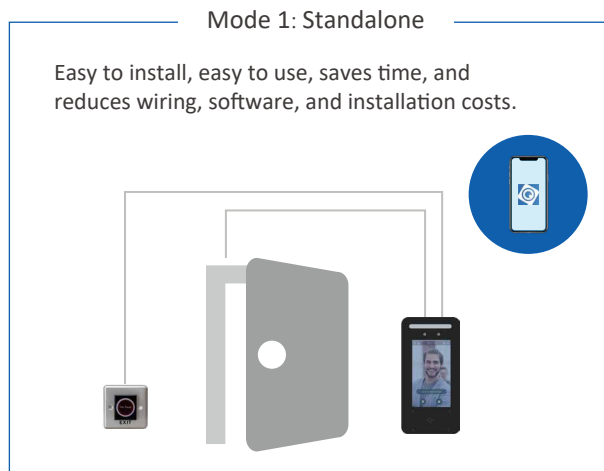

Supports video call function to contact the reception, and allows unlocking of door/gate from the indoor monitor.

04

IP Camera

Supports real-time streaming and capturing of targets.

Solution Topology

System Topology & Product Applications

2 Access Control Modes: Standalone Mode and Central Management Mode

Integrated System Application

Third-party Access Control System Integration

Integrated Video Intercom

Allows visitors to call the reception via an AC terminal. The reception can answer and unlock the door from an indoor monitor.