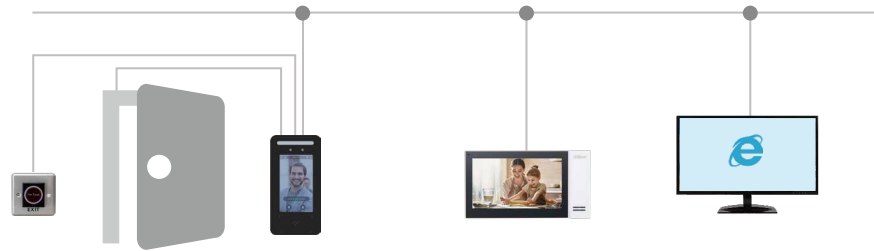

2 Access Control Modes: Standalone Mode and Central Management Mode

Integrated System Application

Third-party Access Control System Integration

Integrated Video Intercom

Allows visitors to call the reception via an AC terminal. The reception can answer and unlock the door from an indoor monitor.

Third-party Access Control System Integration

FACT ASI6 series supports connection with third-party access controller system via wiegand output.

FACT Replaces the Card Reader

Third-party Access Controller