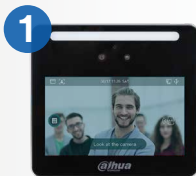

118mm×115mm(H)

116mm×107mm(H)

87.5mm×174mm(H)

4 Management Methods Supported By The FACT Series

Web-based Browser Management
• Device configuration

Platform Software — SmartPSS-Lite
• User management
• Device configuration

Local GUI Menu
• User management
• Device configuration

Mobile App — DMSS
• Remote unlocking
• Alarm push notification

Smart Standalone Time Attendance Function (only for ASA3213GL-MW)

User Management

Timetable Setting