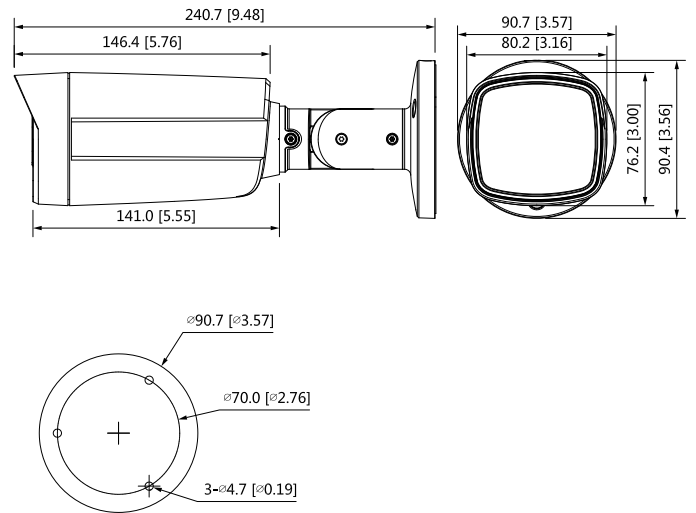

Ordering Information

Type	Part Number	Description
4K Camera	DH-HAC-ME1809THP -PV	4K HDCVI Full-Color Active Deterrence Fixed Bullet Camera, PAL
	DH-HAC-ME1809THN -PV	4K HDCVI Full-Color Active Deterrence Fixed Bullet Camera, NTSC
Accessories	PFA13G	Junction Box
	PFA130-E	IP66 Junction Box
	PFA152-E	Pole Mount Bracket
	PFM321D	12V 1A Power Adapter
	PFM800-4K	1-CH Passive Video Balun
	DH-ARA11	Indoor Siren
	DH-ARA16	Outdoor Siren

Dimensions (mm[inch])

Accessories

Optional:

Ceiling Mount	Junction Mount	Pole Mount (Vertical)