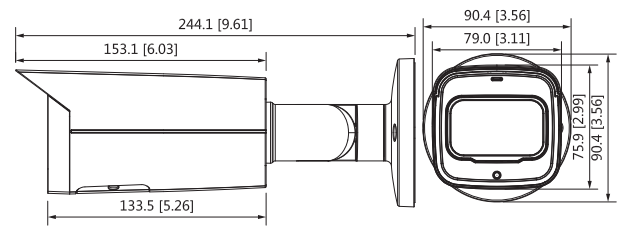

Dimensions (mm[inch])

Accessories

Optional: