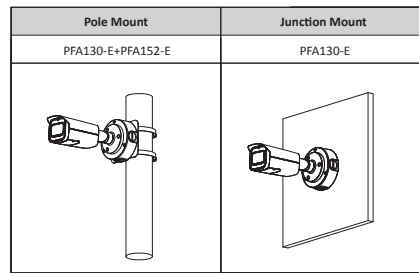

Structure

Casing	Metal
Dimensions	244.1 mm × Φ90.4 mm (9.61" × Φ3.26")
Net Weight	0.86 kg (1.90 lb)
Gross Weight	1.10 kg (2.43 lb)

Ordering Information

Type	Part Number	Description
4MP Camera	DH-IPC-HFW2431TP-ZS-K2	4MP Lite IR Vari-focal Bullet Network Camera, PAL
	DH-IPC-HFW2431TN-ZS-K2	4MP Lite IR Vari-focal Bullet Network Camera, NTSC
Accessories (optional)	PFA130-E	Junction Box
	PFA152-E	Pole Mount
	PFM321D	DC12V1A Power Adapter
	LR1002-1ET/1EC	Single-port Long Reach Ethernet over Coax Extender
	PFM900-E	Integrated Mount Tester
	PFM114	TLC SD Card