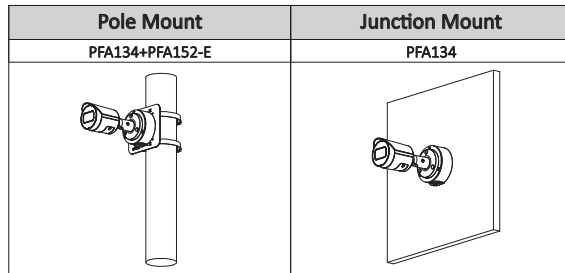

Environment

Operating Conditions	-40°C to +60°C (-40°F to +140°F)/less than ≤ 95% RH
Storage Temperature	-40°C to +60°C (-40°F to +140°F)
Protection Grade	IP67

Structure

Casing	metal
Dimensions	100.9 mm × Φ109.9 mm (4.0" × Φ4.3")
Net Weight	0.365 kg (0.8 lb)
Gross Weight	0.527 kg (1.2 lb)

Accessories

Optional:

Dimensions (mm[inch])