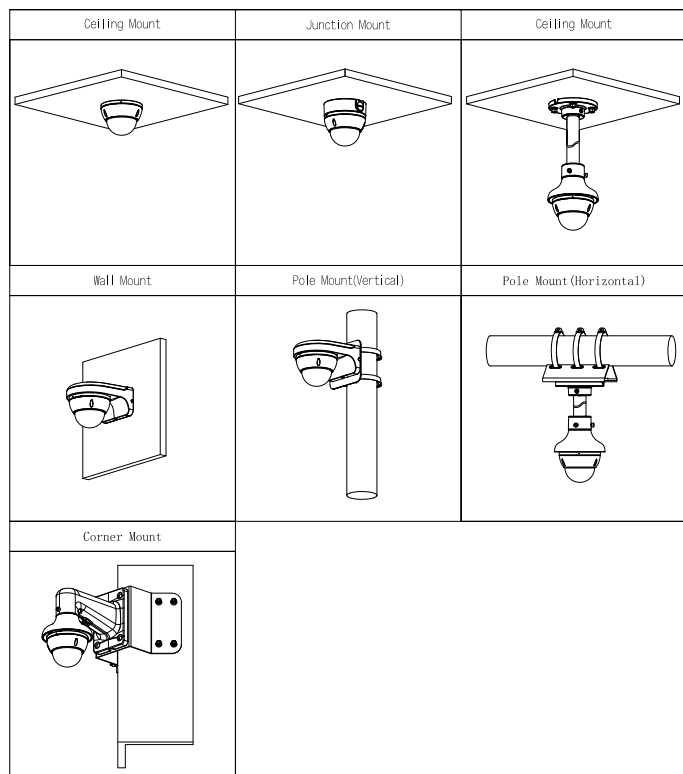

Accessories

Optional:

PFA136 Junction Box

PFB203W Wall Mount Bracket

PFA109 Mount Adapter

PFB220C Ceiling Mount Bracket

PFA152-E Pole Mount Bracket

PFA150 Pole Mount Bracket

PFB305W Wall Mount Bracket

PFA151 Corner Mount Bracket

PFM321D 12 VDC 1A Power Adapter

PFM900-E Integrated Mount Tester

TF-P100 MicroSD Memory Card

**Dimensions (mm[inch])**