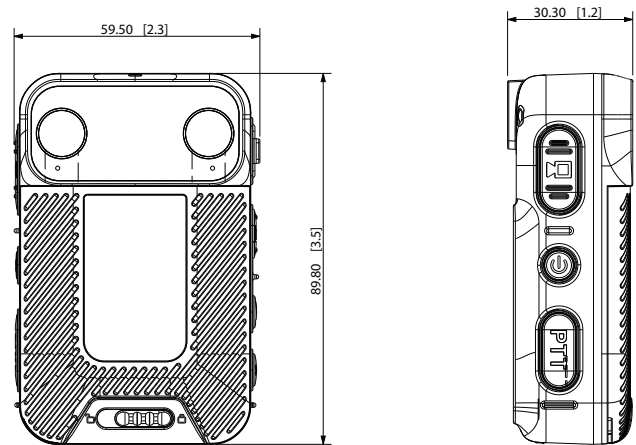

Technical Specification

System

Operating System	Android 9.0
Main Processor	8-core 1.8 GHz

Storage

Internal Memory	The storage capacity is 64 GB.
TF Card Slot	The storage capacity can be expanded up to 256 GB.

Camera

Max. Aperture	F2.4
Field of View	H: 124°; V: 76°; D: 141°
LED Flashing Light	Yes
IR Switch	Auto and manual; auto by default; the brightness is adjustable.
IR Distance	5 m (16.40 ft)

LCD

Screen Size	2.0"
Screen Type	Multi-point capacitive touchscreen
Brightness	320 cd/m ²
Contrast	1,000:1

Audio/Video

Video Compression	H.264 and H.265, H.265 by default
-------------------	-----------------------------------

Body camera series | DH-MPT220

Video Format	DAV and MP4, DAV by default
Video Resolution/Frame Rate	1080p@30 fps; 720p@60 fps; 720p@30 fps; WVGA30 (848 × 480@30 fps)
Audio Examplng Rate	8 kHz
Audio Compression	G.711a
Audio Format	DAV
Image Resolution	0.4 MP/4 MP/16 MP/34 MP
Image Format	JPEG
Continuous Shooting	2/3/5/10 snapshots
Video Packing Time	5 min/10 min/20 min/30 min
Pre-record/post-record	Up to 60 s

Shoulder Clip	1
USB-to-Micro USB Adapter	1
Micro USB-to-Mini USB Adapter	1

1. LTE-FDD B28 need to be customized.

Ordering Information

Type	Model	Description
MPT	DH-MPT220	Body Camera

Dimensions (mm[inch])