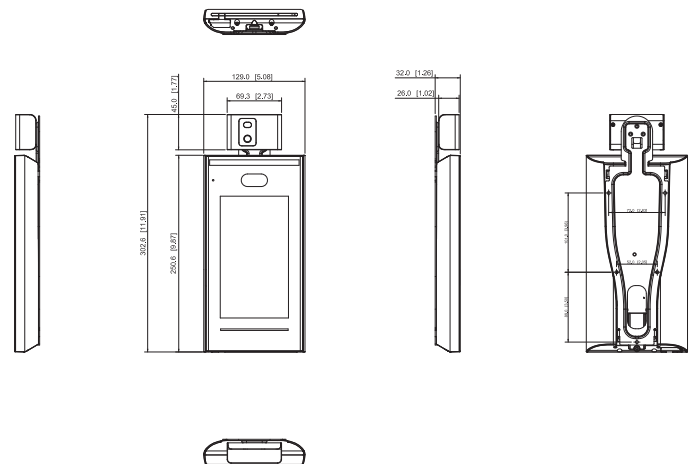

## Port

RS-485	1
Wiegand	1 (input or output)
USB	1 USB2.0 port
Network	2 Ethernet Port
Alarm Input	2 (Switch quantity)
Alarm Output	2 (Relay)
Alarm Linkage	Yes
Exit Button	1
Door Status Detection	1
Lock Control	1

## General

Power Adapter	Included
Power Supply	12V 2A DC
Power Consumption	≤ 24W
Product Dimensions	302.6 mm × 129.0 mm × 32.0 mm (11.91" × 5.08" × 1.26")
Packaging Dimensions	Controller packaging: 380 mm × 235 mm × 124 mm (14.96" × 9.25" × 4.88") Protective case: 494 mm × 402 mm × 275 mm (19.45" × 15.83" × 10.83")
Operating Temperature	+10°C to +35°C (+50°F to +95°F)
Operating Humidity	0%RH–90%RH (non-condensing)
Operating Environment	Indoor
Gross Weight	2.2 kg (4.85 lb)
Installation	Wall mount
Certifications	CE/FCC

## Dimensions (mm[inch])

Application

Management Platform

Client