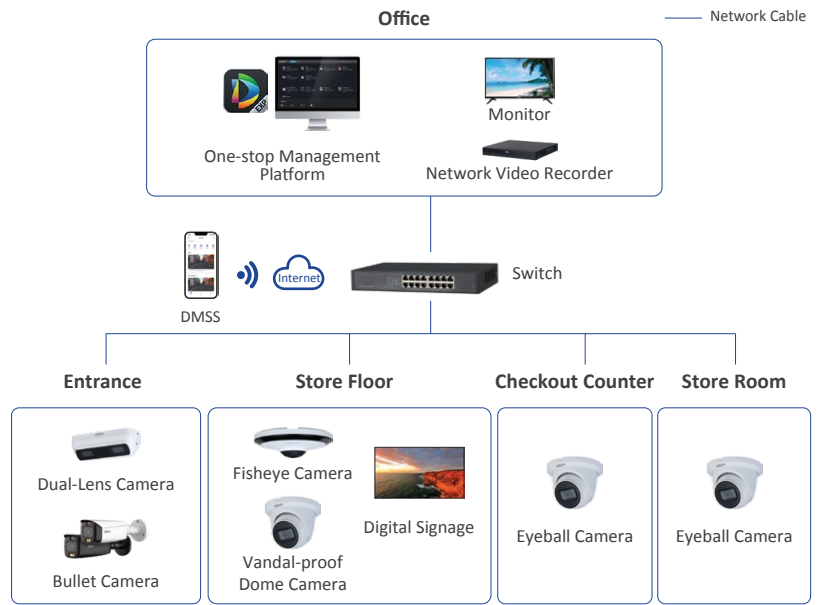

Run A Smarter And Safer Store

Dahua SMB smart shop solution

Compared with online sales, physical retail stores face more challenges.

Dahua SMB Smart Shop Solution uses a full range of video surveillance, supplemented by AI intelligent algorithms, to cater to and attract customers.

Dahua SMB Smart Shop Solution adopts a more convenient management method, which can timely receive alarms on mobile app, and improve management efficiency.

Remote Patrol

Safe

Efficient

Run A Smarter And Safer Store

Dahua SMB smart shop solution

Solution Highlights

- Remote Patrol**
 - Remote store supervision and real-time alarm handling via mobile APP.
- Safe**
 - Alarm in time when someone intrudes during non-business hours.
 - High-quality surveillance video provides visual evidence.
- Efficient**
 - Predict customers' needs and equip your store to meet their preferences with footfall analytics and heat map.
 - Update ads & promotions in time, to attract the customer.