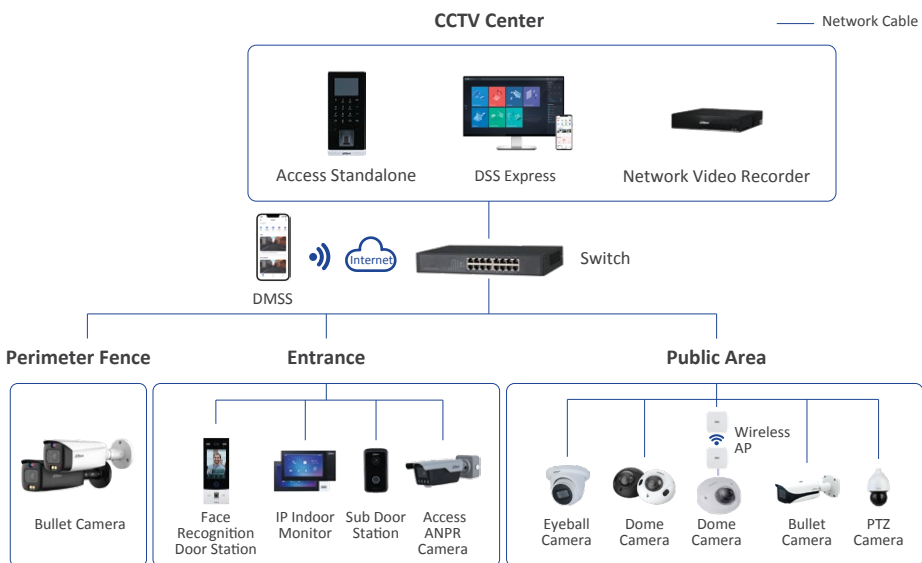

Efficient Management For A Secure Home

Dahua SMB smart apartment solution

Equipped with advanced technologies, the Dahua Smart Apartment Solution offers a wide range products such as face recognition camera, ANPR camera, perimeter protection camera, smart intercom products, etc., providing you with a more secure home and a better living experience.

Easy Management

Simple Operation

High Efficiency

Efficient Management For A Secure Home

Dahua SMB smart apartment solution

Solution Highlights

- Easy Management**
 - Easy operation and management of video surveillance, access control and intercom system using a single platform.
- Simple Operation**
 - Remote door access via mobile app.
- High Efficiency**
 - Convenient entry/exit for visitors via simple confirmation method.

Application Scenarios

CCTV Center

Human Entrance

Perimeter Fence

Public Area

Vehicle Entrance

Recommended Models

 IPC-HDW5442TMP-ASE	 IPC-HFW5442EP-ZE	 VTO7541G	 ASI2212H-W	 VTH2421FW	 VTSSA40B
 NVR5216-16P-EI	 DSS Express	 VTO1101D-P	 ITC413-PW4D Series	 SD5A432GB-HNR	 LM43-F200