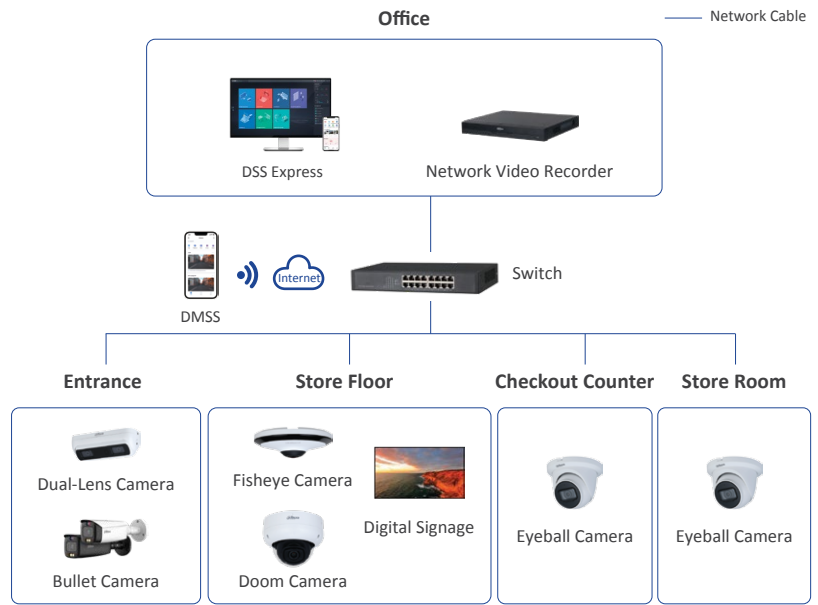

Run A Smarter And Safer Store

Dahua SMB smart shop solution

Compared with online sales, physical retail stores face more challenges.

Dahua SMB Smart Shop Solution uses a full range of video surveillance, supplemented by AI intelligent algorithms, to cater to and attract customers.

Dahua SMB Smart Shop Solution adopts a more convenient management method, which can timely receive alarms on mobile app, and improve management efficiency.

Remote Patrol

Safe

Efficient

Run A Smarter And Safer Store

Dahua SMB smart shop solution

Solution Highlights

- Remote Patrol**
 - Remote store supervision and real-time alarm handling via mobile APP.
- Safe**
 - Alarm in time when someone intrudes during non-business hours.
 - High-quality surveillance video provides visual evidence.
- Efficient**
 - Predict customers' needs and equip your store to meet their preferences with footfall analytics and heat map.
 - Update ads & promotions in time, to attract the customer.