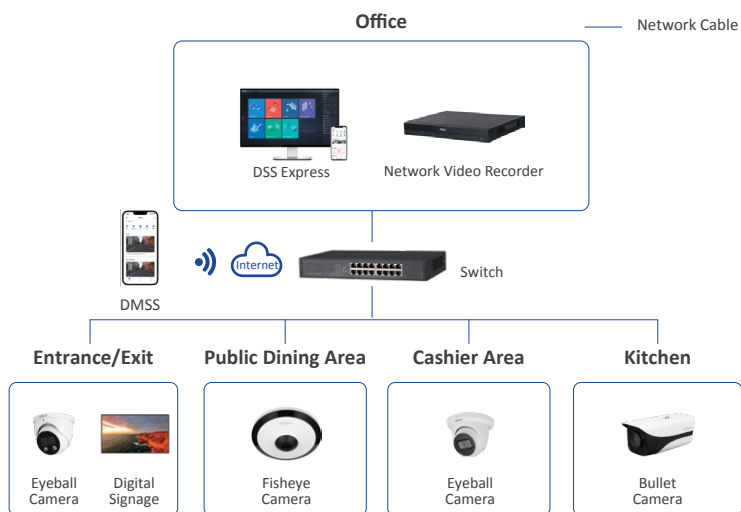

## Dahua SMB restaurant solution

The Dahua SMB restaurant solution is comprised of various types of cameras that cover multiple scenes, such as entrance & exit, kitchen, as well as cashier area. The real-time video of the restaurant is displayed and is viewable remotely through the DMSS app. It provides a safer dining environment.

## Safe Restaurant, Healthy Eating

Dahua SMB restaurant solution

### Solution Highlights

- Simple**
  - Easy operation, reducing training costs.
- Safe**
  - With a monitored kitchen, customers can see the real-time kitchen situation on the Digital Signage.
  - Remotely alarms via DMSS when unattended at night.
- Efficient**
  - Diversified promotion and display.