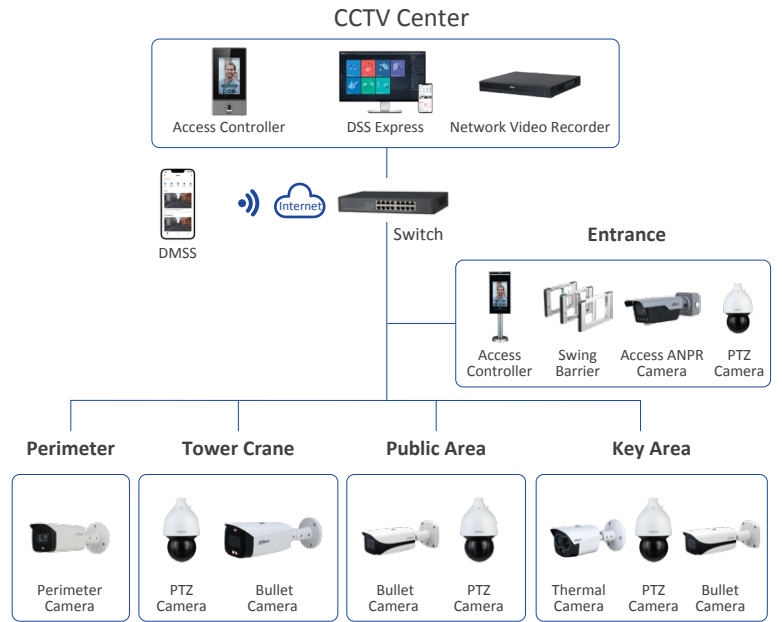

Construction Site You Can Count On

Dahua SMB construction site solution

According to the statistics of the International Labor Organization, the construction industry has a disproportionately high rate of recorded accidents. So Dahua launched SMB Construction Site Solution which provides access control, license plate recognition, perimeter protection, heat detection, to ensure a safe environment.

Secure

Efficient

Intelligent

Construction Site You Can Count On

Dahua SMB construction site solution

— Network Cable

Solution Highlights

Secure

- Provides early warning for unauthorized entry of people or vehicles.
- Offers early heat detection and intrusion detection with active deterrence system.

Efficient

- Easy to deploy, reducing installation and maintenance costs.
- 24/7 real-time monitoring with active deterrence system.
- Remote supervision and real-time alarm handling via mobile APP.

Application Scenarios

Entrance/Exit

Perimeter

Tower Crane

Public Area

Key Area

CCTV Center

Recommended Models