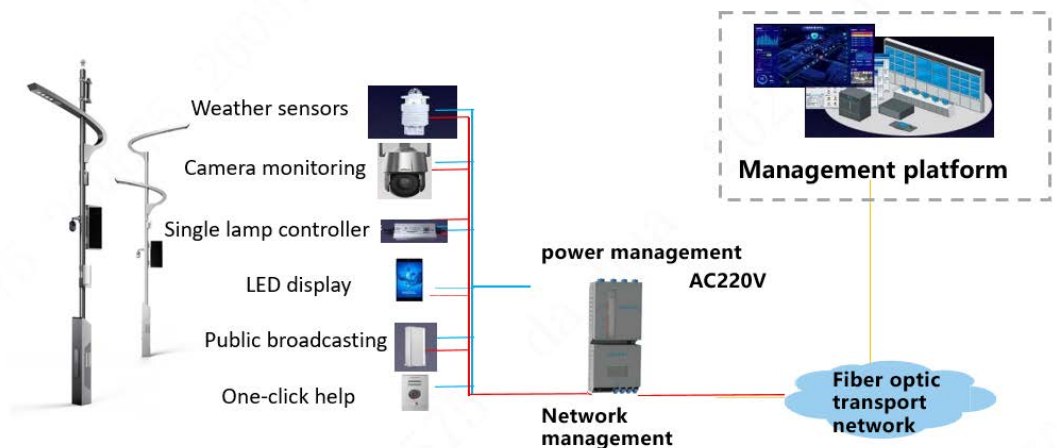

# DH-SP-01

Smart Pole

Dahua smart pole are integrated with dual-mode control LED lamps, CCTV surveillance, city free Wi-Fi access point, LED screen, public broadcasting. Provide on-demand lighting for whole roads, meanwhile it's also a convenient platform for public announcement and information propagation

## System Design

## Integrated Pole

- Broadcasting: Emergency Command, Music Player
- LED Screen: Public Advertisement, Emergency, Announcement, Traffic Guidance
- Emergency: Emergency Call with video, audio and GPS
- Lightning: Switch Control, Status Monitoring, Automatic Alarm
- Surveillance: AI, Face Recognition, License Plate, Recognition, Traffic Flow Analysis
- Meteorology and Environment: Temperature, Humidity, Noise, Wind Speed & Direction, Light, Pressure, Rainfall; PM2.5
- Charging: Multi Power Management, Individual Meter, Cellphone-USB
- Pole structure made from Hot-Dip-Galvanized Steel comply Standards of ATSM 123