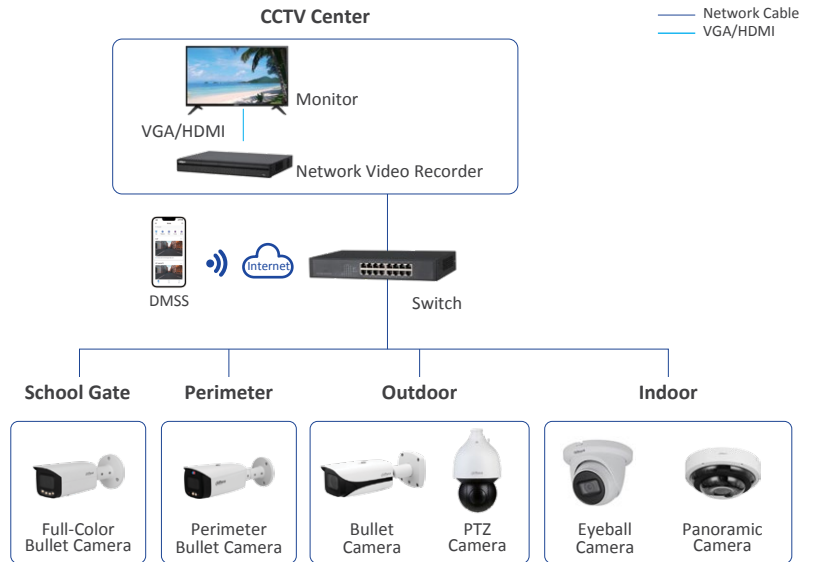

## Dahua SMB kindergarten solution

The Dahua SMB Kindergarten Solution adopts various types of cameras that cover multiple scenes, such as entrance/exit, perimeter, as well as the school's indoor and outdoor facilities. The real-time video of the kindergarten vicinity is displayed in the security room and is viewable remotely through the DMSS app. It is a safe and efficient solution for every kindergarten in the world!

## For A Safer Kindergarten

Dahua SMB kindergarten CCTV solution

### Application Scenarios

School Gate

Perimeter Fence

Outdoor

Indoor

CCTV Center