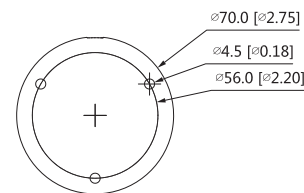

Ordering Information		
Type	Part Number	Description
4MP Camera	DH-IPC-HFW1431S1P-S4	4MP Entry IR Fixed-focal Bullet Network Camera,PAL
	DH-IPC-HFW1431S1N-S4	4MP Entry IR Fixed-focal Bullet Network Camera,NTSC
Accessories (optional)	PFA134	Junction Box
	PFA152-E	Pole Mount
	PFM321D	12V DC 1A Power Adapter
	LR1002-1ET/1EC	Single-port Long Reach Ethernet over Coax Extender
	PFM900-E	Integrated Mount Tester

Accessories

Optional: