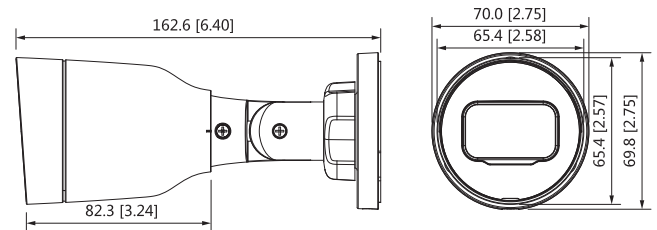

Ordering Information		
Type	Part Number	Description
4MP Camera	DH-IPC-HFW1431S1P-S4	4MP Entry IR Fixed-focal Bullet Network Camera,PAL
	DH-IPC-HFW1431S1N-S4	4MP Entry IR Fixed-focal Bullet Network Camera,NTSC
Accessories (optional)	PFA134	Junction Box
	PFA152-E	Pole Mount
	PFM321D	12V DC 1A Power Adapter
	LR1002-1ET/1EC	Single-port Long Reach Ethernet over Coax Extender
	PFM900-E	Integrated Mount Tester

Accessories

Optional: