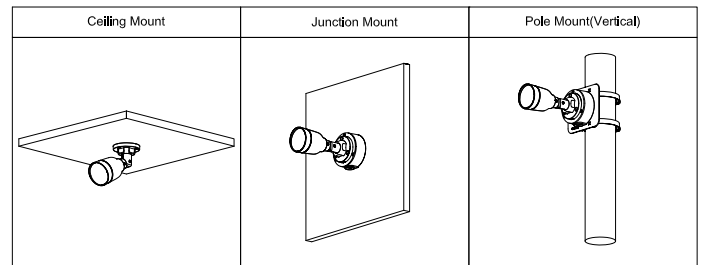

Entry Series | DH-IPC-HFW1431S1-S4

Power Consumption	< 5.0W
Environment	
Operating Conditions	-40°C to +55°C (-40°F to +131°F) /less than≤95%
Storage Conditions	-40°C to +60°C (-40°F to +140°F)
Protection	IP67
Structure	
Casing	Metal +Plastic
Dimensions	162.6 mm × Φ70 mm (6.4" × Φ2.8")
Net Weight	0.22 kg (0.5 lb)
Gross Weight	0.35 kg (0.8 lb)

Dimensions (mm[inch])