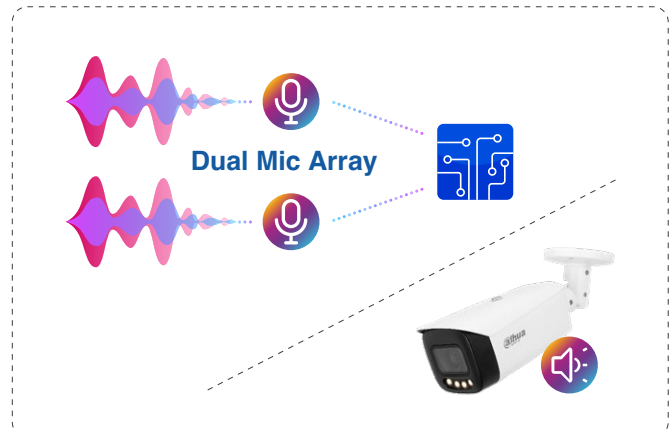

Locate and Discover with Vivid Colors

Overview

The new IPC WizMind 5 Series Full-color cameras are equipped with improved software and hardware. The Full-color technology features AcuPick that provides high-quality color images for accurate target search even under low light environments. The Full-color 4K camera captures bright and clear images at night. The vari-focal models have F1.0 constant aperture for maximum light input. These upgrades provide a better visual experience in various application scenarios.

4K Color Image

- It utilizes a 1/1.2" image sensor, providing 110% increase in pixel size.
- Available in 4K cameras.

F1.0 Constant Aperture

- It can maintain a constant aperture and maximum light input during the zooming process.
- 4 times greater in light input compared to ordinary aperture in tele zoom.
- Available in 4MP vari-focal cameras.

Dual Mic and Speaker

- The built-in dual mic array enhances the sound pickup distance and quality.
- The built-in speaker supports alarm linkage.
- Available in vari-focal cameras and 4K bullet cameras.

24/7 Full-color AcuPick

- The new Full-color (S2) models provide improved clarity and details, particularly at night.
- 24/7 Full-color for AcuPick ensures accurate and quick search of targets.

4K 1/1.2" CMOS sensor