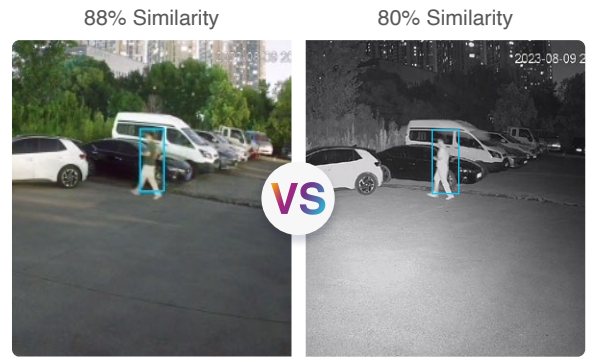

24/7 Full-color AcuPick

- The new Full-color (S2) models provide improved clarity and details, particularly at night.
- 24/7 Full-color for AcuPick ensures accurate and quick search of targets.