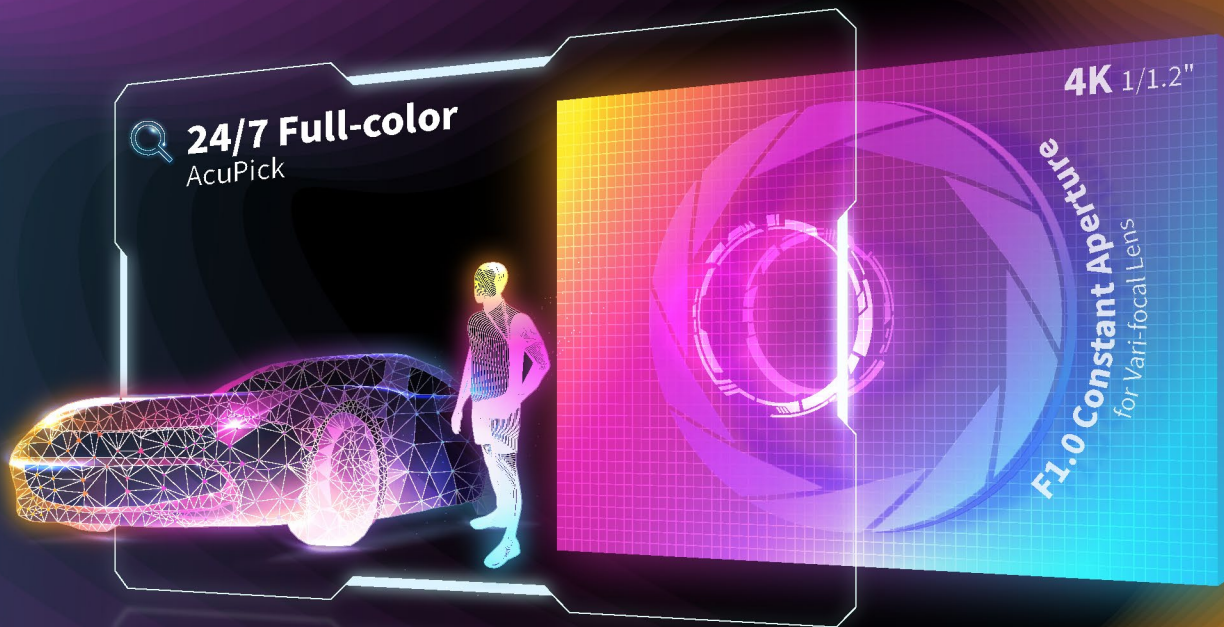

Full-Color ACUPICK

IPC WIZMIND FULL-COLOR SERIES

Locate and Discover with Vivid Colors

24/7 Full-color AcuPick

4K Color Image

F1.0 Constant Aperture

Dual Mic & Speaker

IPC WIZMIND FULL-COLOR SERIES

Locate and Discover with Vivid Colors

Overview

The new IPC WizMind 5 Series Full-color cameras are equipped with improved software and hardware. The Full-color technology features AcuPick that provides high-quality color images for accurate target search even under low light environments. The Full-color 4K camera captures bright and clear images at night. The vari-focal models have F1.0 constant aperture for maximum light input. These upgrades provide a better visual experience in various application scenarios.