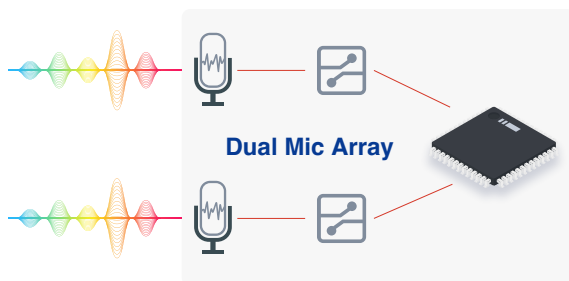

F1.0 Constant Aperture

- F1.0 constant aperture provides images that present more brightness, less noise and improved sharpness.
- Details of targets can be clearly captured (e.g. the contour of people is much easier to identify), providing significantly better image quality.

F1.0 Constant Aperture
Effect at Tele Zoom

Ordinary Aperture
Effect at Tele Zoom