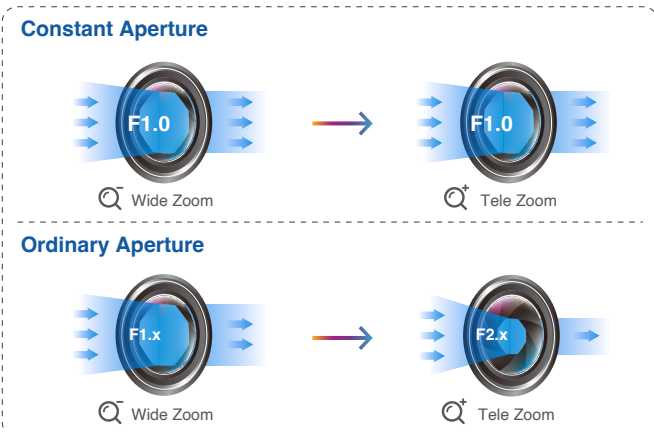

Full-color Key Technology

24/7 Full-color AcuPick

- Full-color cameras enhance 24/7 color details in night time.
- Comparison similarity for AcuPick has increased about 10% compared to IR camera at night.

4K Color Image

- It utilizes a 1/1.2" image sensor, providing 110% increase in pixel size.
- Available in 4K cameras.

F1.0 Constant Aperture

- It can maintain a constant aperture and maximum light input during the zooming process.
- 4 times greater in light input compared to ordinary aperture in tele zoom.
- Available in 4MP vari-focal cameras.