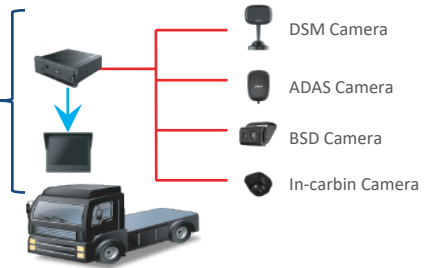

Integrated with kinds of sensors, such as door, temperature, smoke sensor, the status of the cabin can be obtained in real time, thus to avoid cargo damage.

e-Map

ADAS

DSM

SOS

Video

Sensores

Topology

Solution 1

Local client

Mobile Center

Remote client

WAN

Internet

Traler

Container