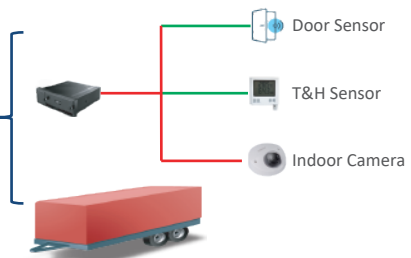

Integrated with kinds of sensors, such as door, temperature, smoke sensor, the status of the cabin can be obtained in real time, thus to avoid cargo damage.

e-Map

ADAS

DSM

SOS

Video

Sensores

Topology

Solution 1

Local client

Mobile Center

Remote client

WAN

Internet

Traler

Container

Solution 2

Local client

Mobile Center

Remote client

WAN

Internet

Bus

Application Scenarios